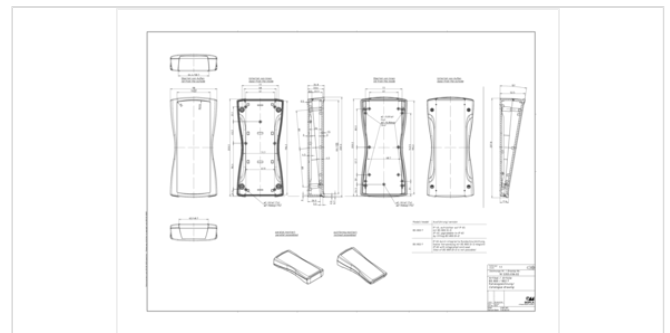

## Dimensions

Dimensions

209.3 x 98 x 34.8 mm

Product drawing