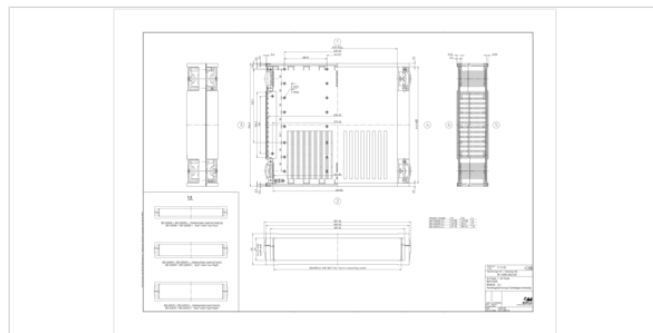

Dimensions

Dimensions

307.35 x 256.9 x 65.2 mm

U

6

HP

9

Product drawing