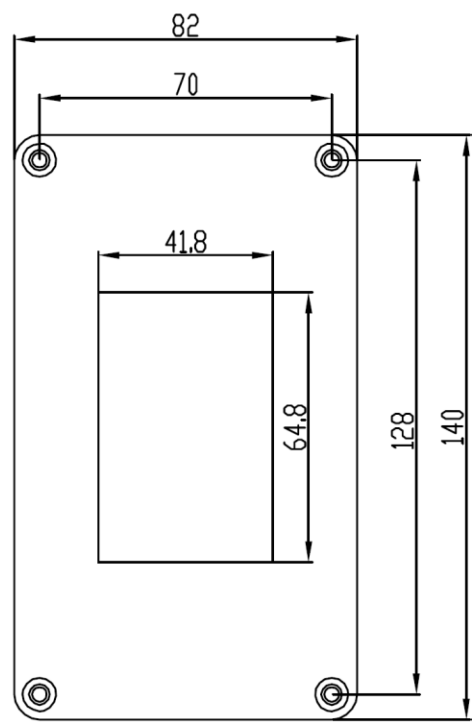

A-A

B-B

CP-11-15

Colour : grey (shining)
 Material : ABS