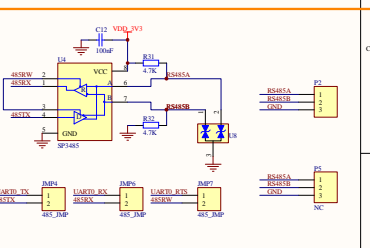

Power

RS232

USB

WiFi

Title		
Size	Number	Revision
A1		
Date	24.06.2013	Sheet of
File	C:\Users\pavel\Documents\Projects\2013\20130624\20130624_112841\20130624_112841.dwg	1 of 1