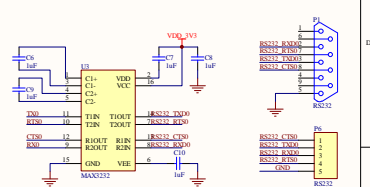

Power

RS232

USB

WiFi

Title		
Size	Number	Revision
A1		
Date	24.06.2013	Sheet of
File	C:\Users\pavel\Documents\Projects\2013\20130624\20130624_112841\20130624_112841.dwg	1 of 1