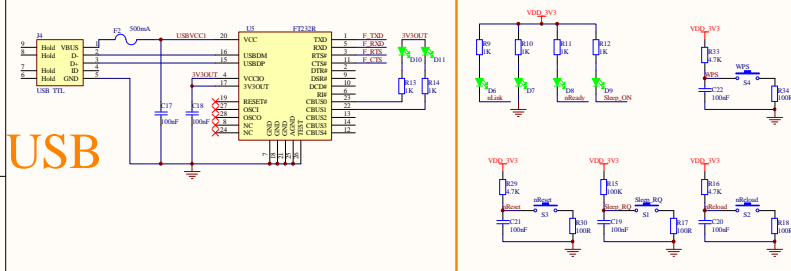

Power

RS232

USB

WiFi

Title		
Size	Number	Revision
A1		
Date	24.06.2013	Sheet of
File	C:\Users\pavel\Documents\Projects\2013\20130624\20130624_112841\20130624_112841.dwg	1 of 1