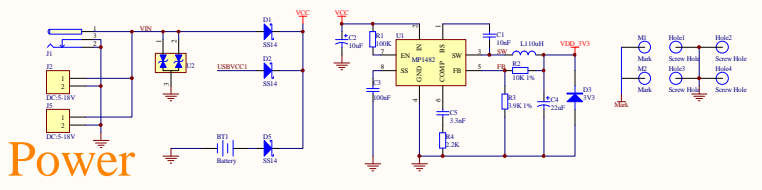

Power

RS232

USB

WiFi

Title		
Size	Number	Revision
A1		
Date	24.06.2013	Sheet of
File	C:\Users\pavel\Documents\Projects\2013\20130624\20130624_112841\20130624_112841.dwg	1 of 1