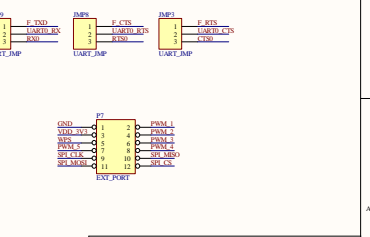

Power

RS232

USB

WiFi

Title		
Size	Number	Revision
A1		
Date	24.06.2013	Sheet of
File	C:\Users\pavel\Documents\Projects\2013\20130624\20130624_112841\20130624_112841.dwg	1 of 1