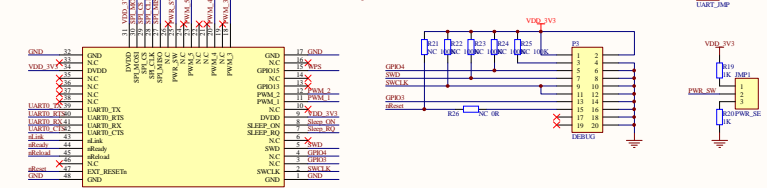

Power

RS232

USB

WiFi

Title		
Size	Number	Revision
A1		
Date	24.06.2013	Sheet of
File	C:\Users\pavel\Documents\Projects\2013\20130624\20130624_112841\20130624_112841.dwg	1 of 1