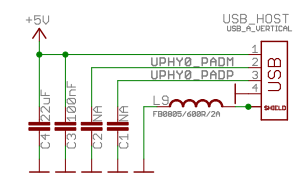

5VDC Only!!!

X X X	RT5350F_0LinuXino_EUB_Rev_A
	5/18/15 6:18 PM
	Sheet: 1/1