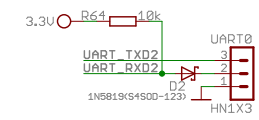

5VDC Only!!!

X X X	RT5350F_0LinuXino_EUB_Rev_A
	5/18/15 6:18 PM
	Sheet: 1/1