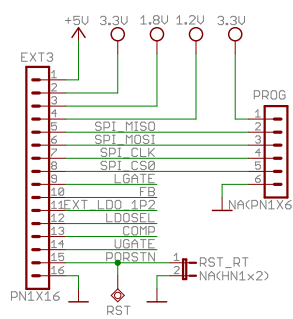

5VDC Only!!!

X X X	RT5350F_0LinuXino_EUB_Rev_A
	5/18/15 6:18 PM
	Sheet: 1/1