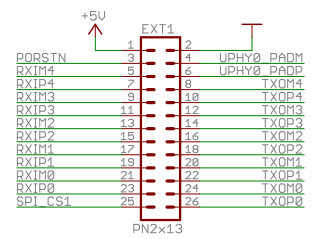

5VDC Only!!!

X X X	RT5350F_0LinuXino_EUB_Rev_A
	5/18/15 6:18 PM
	Sheet: 1/1