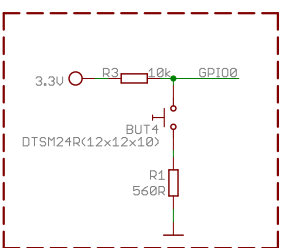

5VDC Only!!!

X X X	RT5350F_0LinuXino_EUB_Rev_A
	5/18/15 6:18 PM
	Sheet: 1/1