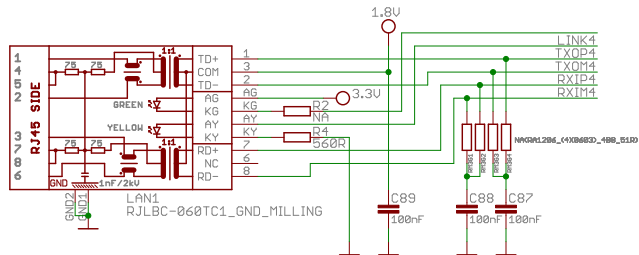

5VDC Only!!!

X X X	RT5350F_0LinuXino_EUB_Rev_A
	5/18/15 6:18 PM
	Sheet: 1/1