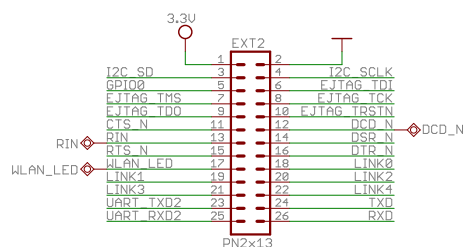

5VDC Only!!!

X X X	RT5350F_0LinuXino_EUB_Rev_A
	5/18/15 6:18 PM
	Sheet: 1/1