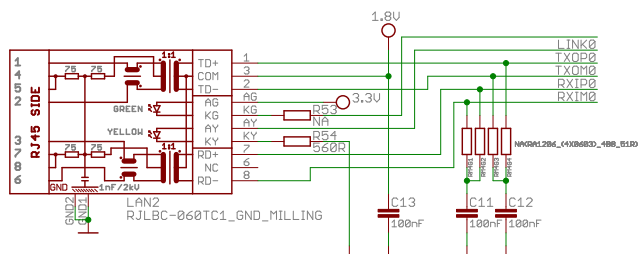

5VDC Only!!!

X X X	RT5350F_0LinuXino_EUB_Rev_A
	5/18/15 6:18 PM
	Sheet: 1/1