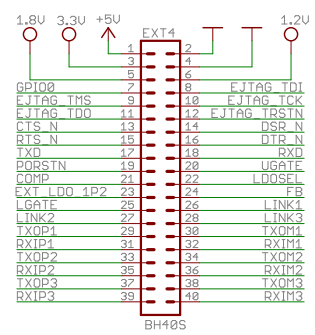

5VDC Only!!!

X X X	RT5350F_0LinuXino_EUB_Rev_A
	5/18/15 6:18 PM
	Sheet: 1/1