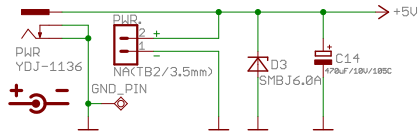

5VDC Only!!!

X X X	RT5350F_0LinuXino_EUB_Rev_A
	5/18/15 6:18 PM
	Sheet: 1/1