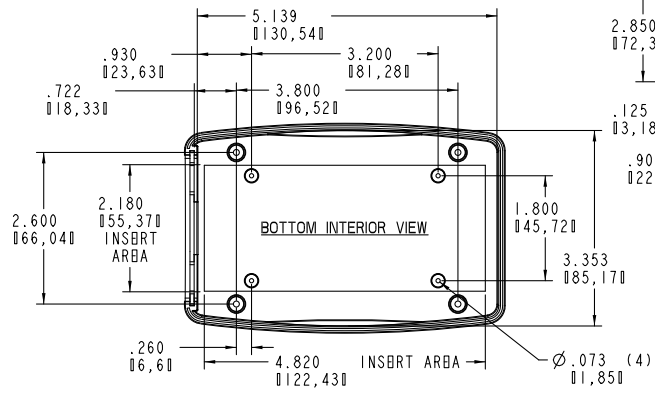

SCRWB. PAN HD.PHILLIPS #2B X 11/16 LG.
PAC-TBC P/N 60228-02

SUGGESTED PCB MTG. SCRWB
PHP #2B X 1/4 LG.
WITH A #2 PLASTIC WASHBR.

PACNTEC[®]
1-610-361-4200

XP

VISIT **PACNTEC**[®]
ON THE WORLD WIDE WEB
www.pactecenclosures.com

COLOR / MATERIAL CODE		
COLOR	94HB	94VO
BLACK	000	028
P.C.BOND	039	060

DRAWING NUMBER	REV
81538	A