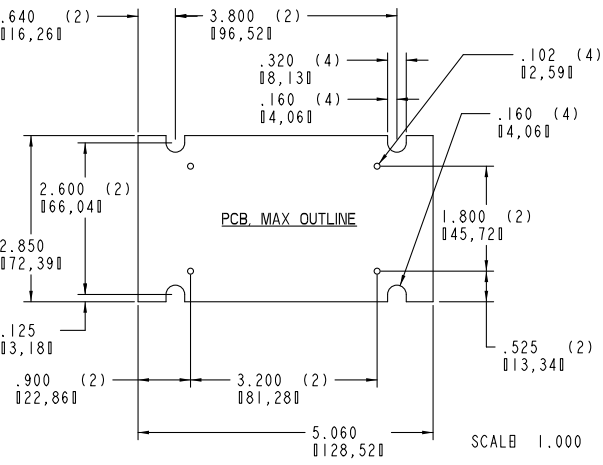

SCRWB. PAN HD.PHILLIPS #2B X 11/16 LG.
PAC-TBC P/N 60228-02

SUGGESTED PCB MTG. SCRWB
PHP #2B X 1/4 LG.
WITH A #2 PLASTIC WASHBR.

PACNTEC[®]
1-610-361-4200

XP

VISIT **PACNTEC**[®]
ON THE WORLD WIDE WEB
www.pactecenclosures.com

COLOR / MATERIAL CODE		
COLOR	94HB	94VO
BLACK	000	028
P.C.BOND	039	060

DRAWING NUMBER	REV
81538	A