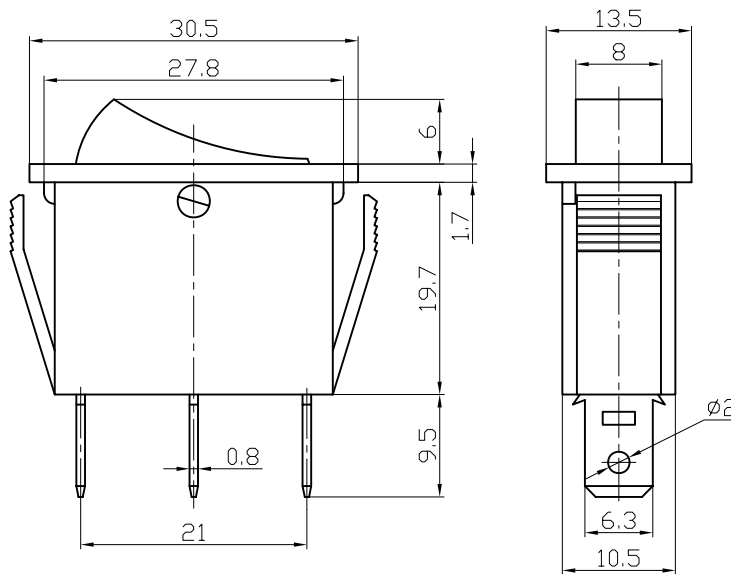

单刀带灯波动开关

Single-pole Illuminated Rocker Switch

型号(TYPE): IRS-101-1C/D

技术特性 (Specification)

1. 规格 (Rating): 20A 12VDC
2. 接触电阻 (Contact R): 35mΩ max
3. 绝缘电阻 (Insulation R): 500V DC 100MΩ min
4. 耐电压 (Dielectric Strength): 1 Minute 1500V AC
5. 操作温度 (Operating Temperature): -25°C ~ +85°C
6. 电气寿命 (Electrical Life): 10,000 Cycles

外型图 (Outline Drawing)

安装尺寸 (Mounting)

电路图 (Circuitry)