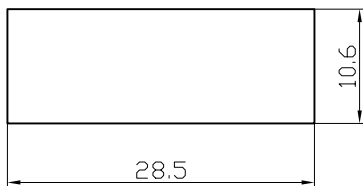

单刀带灯波动开关

Single-pole Illuminated Rocker Switch

型号(TYPE): IRS-101-1C/D

技术特性 (Specification)

1. 规格 (Rating): 20A 12VDC
2. 接触电阻 (Contact R): 35mΩ max
3. 绝缘电阻 (Insulation R): 500V DC 100MΩ min
4. 耐电压 (Dielectric Strength): 1 Minute 1500V AC
5. 操作温度 (Operating Temperature): -25°C ~ +85°C
6. 电气寿命 (Electrical Life): 10,000 Cycles

外型图 (Outline Drawing)

安装尺寸 (Mounting)

电路图 (Circuitry)