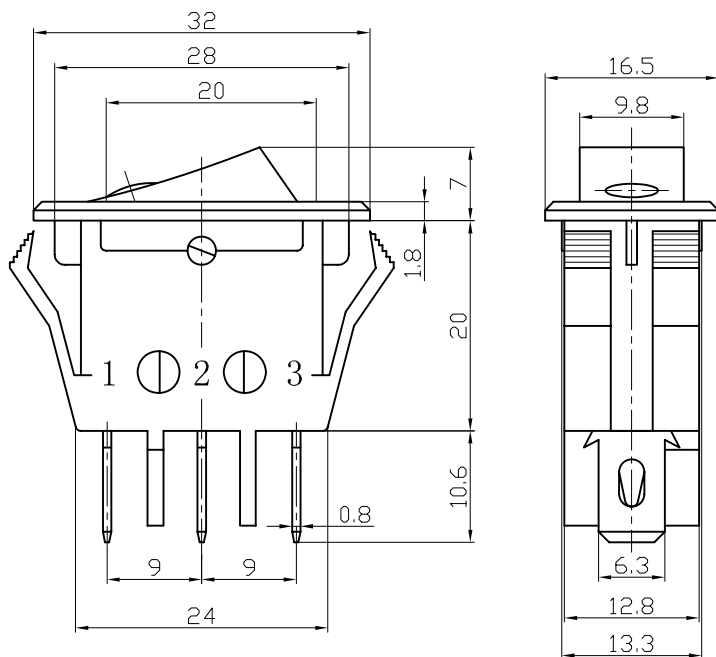

## Single-pole Illuminated Rocker Switch

型号(TYPE):IRS-1E-2C

### 外型图 (Outline Drawing)

### 安装尺寸 (Mounting)