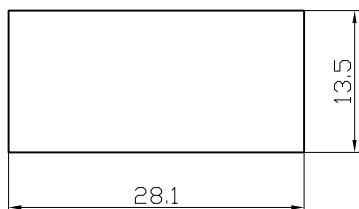

安装尺寸 (Mounting)