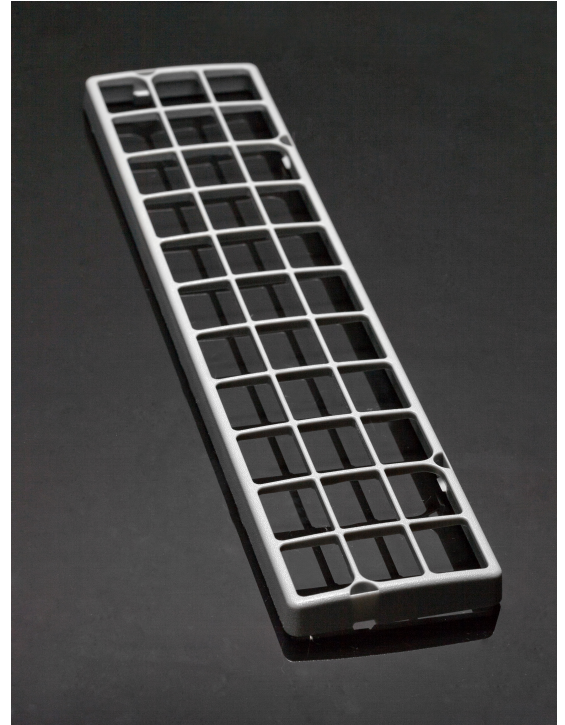

## FLORENCE-3R-SHD-GR

Grey glare lowering shade for FLORENCE-Z90, Z60 and Z30 optics

### TECHNICAL SPECIFICATIONS:

Dimensions	290.6 x 65.6 mm
Height	13 mm
Fastening	pin
Colour	grey
Box size	340 x 310 x 170 mm
Box weight	2.1 kg
Quantity in Box	60 pcs
ROHS compliant	yes ⓘ

### MATERIAL SPECIFICATIONS:

Component	Type	Material	Colour
FLORENCE-3R-SHD-GR	Shade	ABS	grey