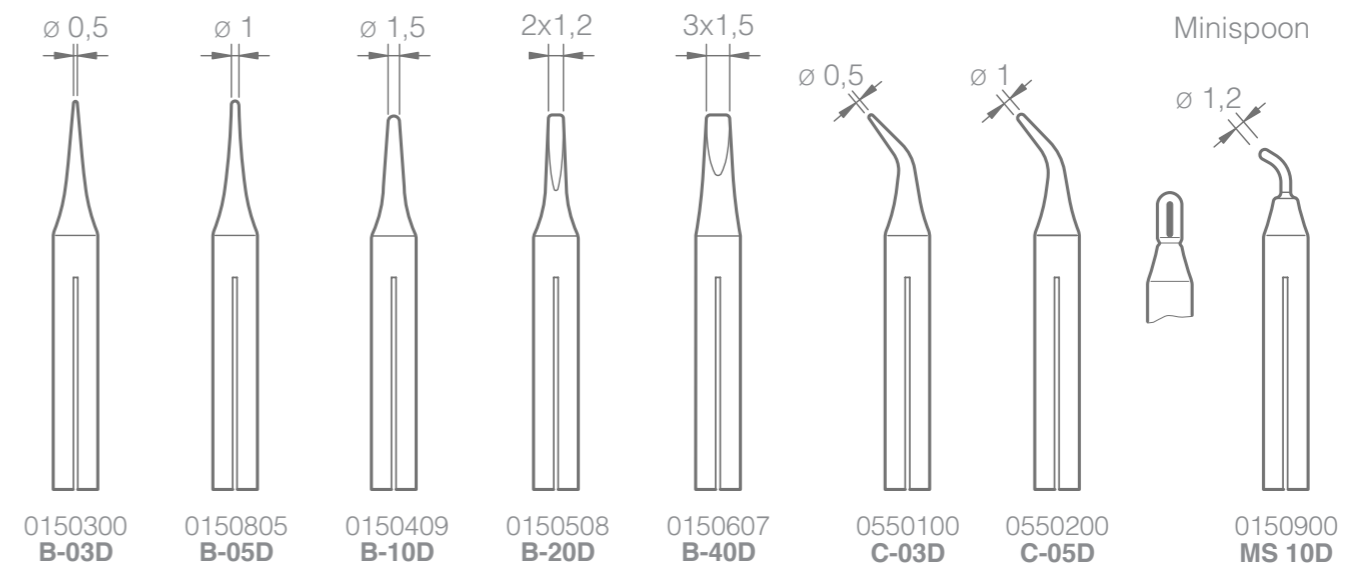

5W

14S, 20W

65S, 70W

32N, 55N, 60W

30S, 40S, SL 2020, SL 2300, IN 2100, 50W

DS, 75W

30S, 40S, SL 2020, SL 2300, 50W