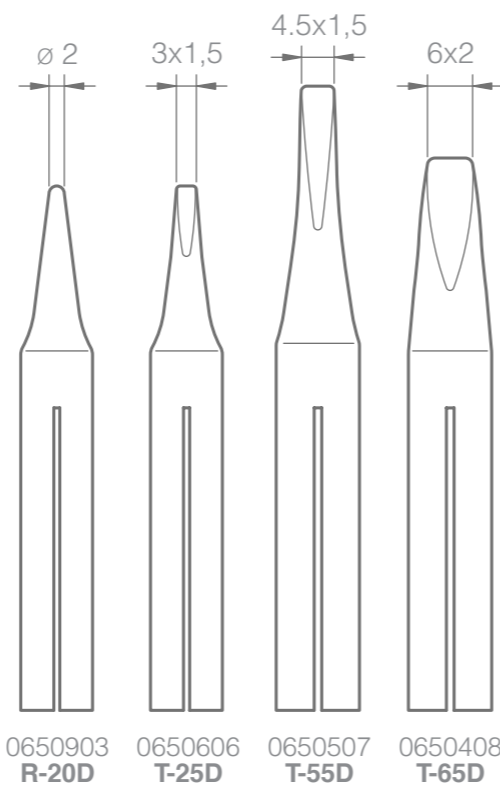

5W

14S, 20W

65S, 70W

32N, 55N, 60W

30S, 40S, SL 2020, SL 2300, IN 2100, 50W

DS, 75W

30S, 40S, SL 2020, SL 2300, 50W