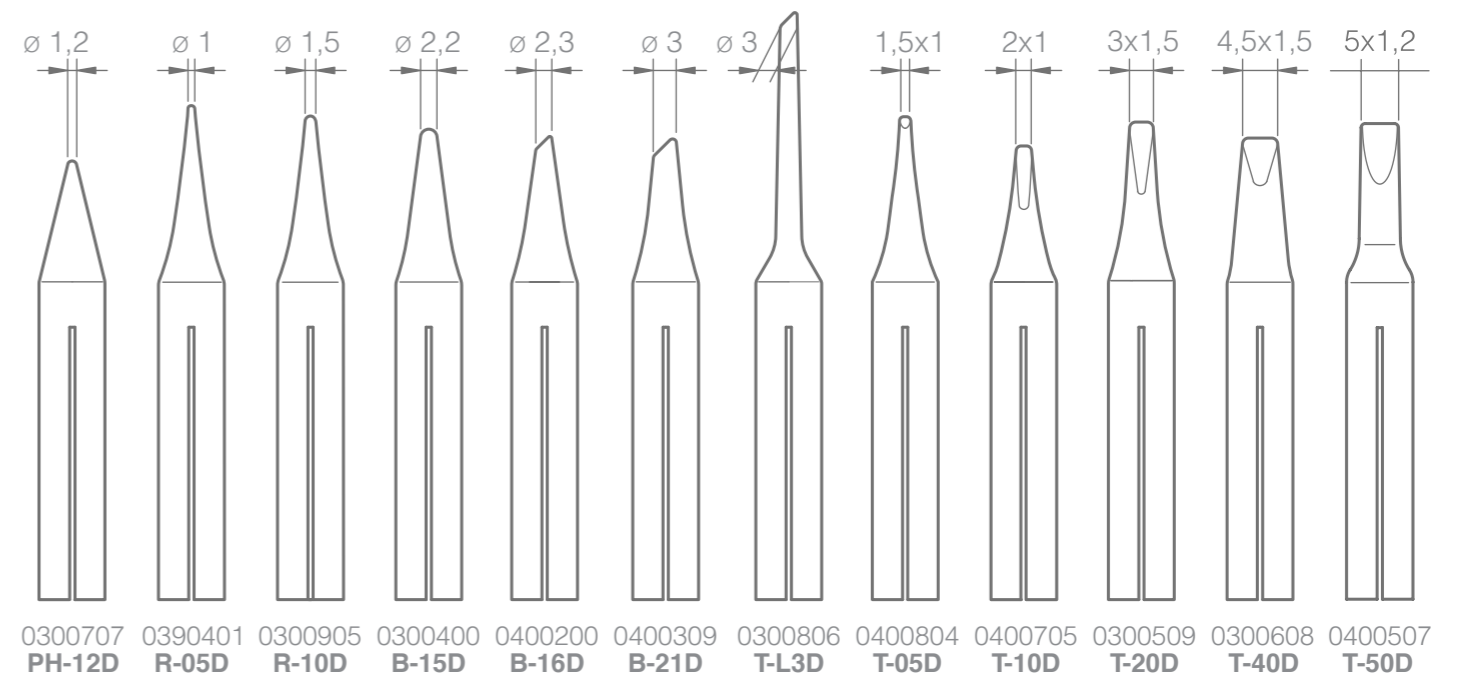

5W

14S, 20W

65S, 70W

32N, 55N, 60W

30S, 40S, SL 2020, SL 2300, IN 2100, 50W

DS, 75W

30S, 40S, SL 2020, SL 2300, 50W