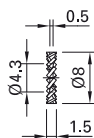

Spring Washers FS/M...

FS/M4