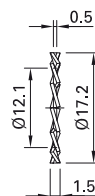

Spring Washers FS/M...

FS/M4

FS/M12

Order No.	Type	
22.6533	FS/M4	
23.5117	FS/M12	Ni

Protective Cap SCHUDE-SLB SD-XUB

To cover up unplugged, unused sockets.

SCHUDE-SLB

SD-XUB

Order No.	Type	Suitable for socket types	Protection degree	Color
23.5140-33	SCHUDE-SLB	SEB4..., SLB4..., XE..-1R(R)	IP65	33
66.1020-21	SD-XUB	XUB-G, XEP...	IP67	21

Assembly instructions MAH560 (SD-XUB)