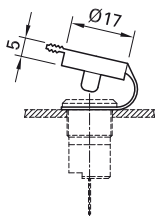

Spring Washers FS/M...

FS/M4

FS/M12

Order No.	Type	
22.6533	FS/M4	
23.5117	FS/M12	Ni

Protective Cap SCHUDE-SLB SD-XUB

To cover up unplugged, unused sockets.

SCHUDE-SLB

SD-XUB

Order No.	Type	Suitable for socket types	Protection degree	Color
23.5140-33	SCHUDE-SLB	SEB4..., SLB4..., XE..-1R(R)	IP65	33
66.1020-21	SD-XUB	XUB-G, XEP...	IP67	21

Assembly instructions MAH560 (SD-XUB)