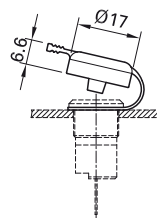

Spring Washers FS/M...

FS/M4

FS/M12

Order No.	Type	
22.6533	FS/M4	
23.5117	FS/M12	Ni

Protective Cap SCHUDE-SLB SD-XUB

To cover up unplugged, unused sockets.

SCHUDE-SLB

SD-XUB

Order No.	Type	Suitable for socket types	Protection degree	Color
23.5140-33	SCHUDE-SLB	SEB4..., SLB4..., XE..-1R(R)	IP65	33
66.1020-21	SD-XUB	XUB-G, XEP...	IP67	21

Assembly instructions MAH560 (SD-XUB)