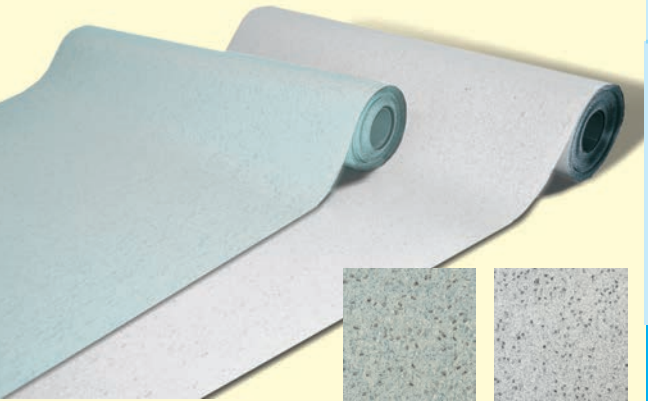

FLOORS

VINYLAB

VINYLAB is a resilient, permanently static-dissipative control flooring developed for facilities where static discharge may cause damage to sensitive electronic devices.

The VINYLAB mat meets the requirements for floors in standard IEC61340-5-1, the "Combination Resistance" with appropriate shoes is 35MΩ.

It is made by two vinyl layers, the underside layer is black conductive, the top layer, glare free coloured surface, has a 1x10⁶Ω typical Rs .

azure

grey

MAT

- It is required a perfect, smooth permanently dry and sound subfloor.
- Never use conductive primers, since they reduce the subfloor's absorpency.
- Rubber mats should be dry laid first to reach the floor temperature (acclimatise)
- Use conductive adhesive to apply the rubber mat.
- Water dispersion adhesive type ECO V4, easy to apply, is mostly used on absorbent and moisture-stable subfloors.
- Detailed installation procedures available on demand.

7805.820
7805.818

Mat roll, azure colour 140cm x 2.2mm x 10m.
Mat roll, grey colour 140cm x 2.2mm x 10m.

INTERLOCKING FLOOR TILE

The tiles are clicked together quickly and can be dry laid over any hard and flat base even on damaged, damp or contaminated surfaces.

To have a reliable ground connection create a copper grid under the tiles and ground it.

Dimensions: 500 x 500 x 4 mm
Weight: 6kg/m²
Packages: 20 tiles for package (4.70m²)

7805.800
7805.801

Interlocking tile, azure colour
Interlocking tile, grey colour