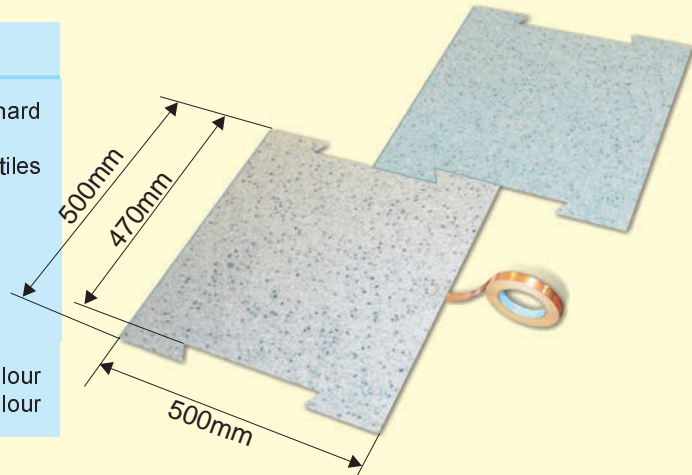

It is made by two vinyl layers, the underside layer is black conductive, the top layer, glare free coloured surface, has a 1x10⁶Ω typical Rs .

azure

grey

MAT

- It is required a perfect, smooth permanently dry and sound subfloor.
- Never use conductive primers, since they reduce the subfloor's absorpency.
- Rubber mats should be dry laid first to reach the floor temperature (acclimatise)
- Use conductive adhesive to apply the rubber mat.
- Water dispersion adhesive type ECO V4, easy to apply, is mostly used on absorbent and moisture-stable subfloors.
- Detailed installation procedures available on demand.

7805.820
7805.818

Mat roll, azure colour 140cm x 2.2mm x 10m.
Mat roll, grey colour 140cm x 2.2mm x 10m.

INTERLOCKING FLOOR TILE

The tiles are clicked together quickly and can be dry laid over any hard and flat base even on damaged, damp or contaminated surfaces.

To have a reliable ground connection create a copper grid under the tiles and ground it.

Dimensions: 500 x 500 x 4 mm
Weight: 6kg/m²
Packages: 20 tiles for package (4.70m²)

7805.800
7805.801

Interlocking tile, azure colour
Interlocking tile, grey colour

COPPER EARTHING TAPE

Used to ground ESD matting
Self-adhesive - 0.05mm thickness - 30m long roll

7805.828
7805.830

COPPER tape 10mm wide
COPPER tape 15mm wide

FLOOR GROUNDING KIT AND TEST POINT

7805.834

GROUNDING KIT
Supplied with two meters long copper earthing type. Dowels and screws not supplied.