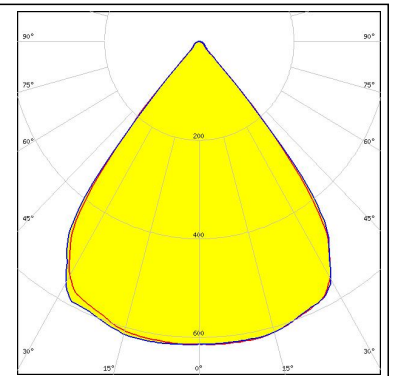

#### DAISSY-7X1-WW-WHT

~80° wide beam. 7X1 variant in glossy white.

#### TECHNICAL SPECIFICATIONS:

Dimensions	279.5 x 39.6 mm
Height	20.3 mm
Fastening	pin, screw, clips
Colour	white
Box size	
Box weight	0 kg
Quantity in Box	624 pcs
ROHS compliant	yes ⓘ

#### PHOTOMETRIC DATA (MEASURED):

#### GENERAL INFORMATION:

NOTE: The typical beam angle will be changed by different color, chip size and chip position tolerance. The typical total beam angle is the full angle measured where the luminous intensity is half of the peak value.