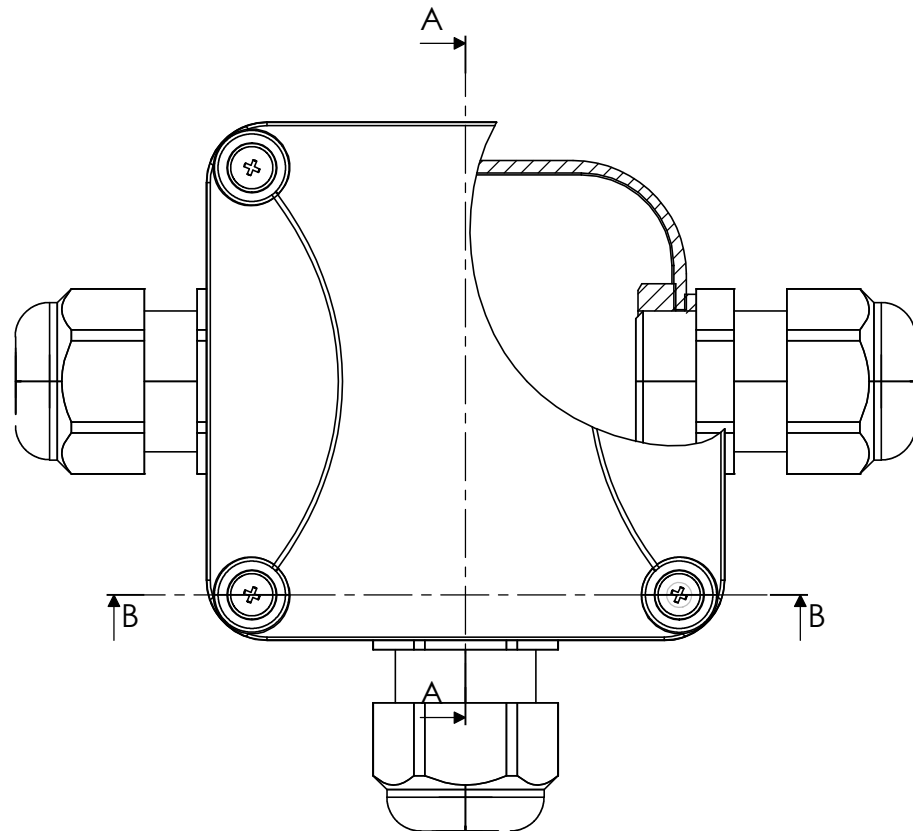

Name:IP68 black Technoparts 3 Way Waterproof cable connectors junction box
IP 68 top Waterproof cable connectors for cables with diameters 5.5-10.2mm

Features: Waterproof / moisture proof / sunscreen / anti-corrosion repair Easy / No cable cutting / Increased flexibility Suitable for LED billboards, LED tunnel lights, LED Road landscape lighting, LED outdoor display, LED garden lights, and so on Further applications in coastal, river, sea or underwater engineering, underground engineering, mining engineering, solar-wind power, solar water heaters, various machinery and equipment.

Technical specifications:

Material: ABS plastic

Color: Black

Mating connector: 3 x PG11 For wires with a diameter of 5.5-10.2mm

Clamping range: 4 Square

Supply voltage: 17.5A / 230V

Waterproof: IP68

Dimensions: 115 x 95 x 50mm

Package waterproof junction box with 3 cable glands, 3x2 pole PA screw terminal connectro, 4 x SS screws

SECTION B-B
SCALE 2 : 1

SECTION A-A
SCALE 2 : 1