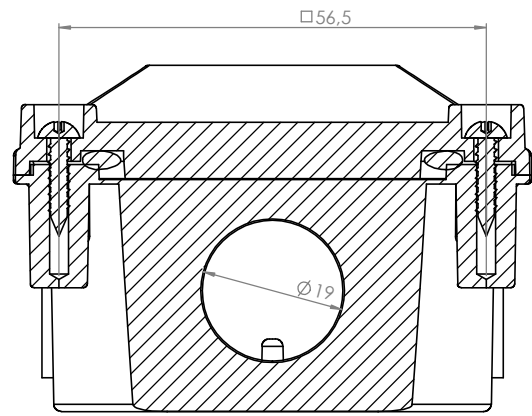

Name:IP68 black Technoparts 3 Way Waterproof cable connectors junction box
IP 68 top Waterproof cable connectors for cables with diameters 5.5-10.2mm

Features: Waterproof / moisture proof / sunscreen / anti-corrosion repair Easy / No cable cutting / Increased flexibility Suitable for LED billboards, LED tunnel lights, LED Road landscape lighting, LED outdoor display, LED garden lights, and so on Further applications in coastal, river, sea or underwater engineering, underground engineering, mining engineering, solar-wind power, solar water heaters, various machinery and equipment.

Technical specifications:

Material: ABS plastic

Color: Black

Mating connector: 3 x PG11 For wires with a diameter of 5.5-10.2mm

Clamping range: 4 Square

Supply voltage: 17.5A / 230V

Waterproof: IP68

Dimensions: 115 x 95 x 50mm

Package waterproof junction box with 3 cable glands, 3x2 pole PA screw terminal connectro, 4 x SS screws

SECTION B-B
SCALE 2 : 1

SECTION A-A
SCALE 2 : 1