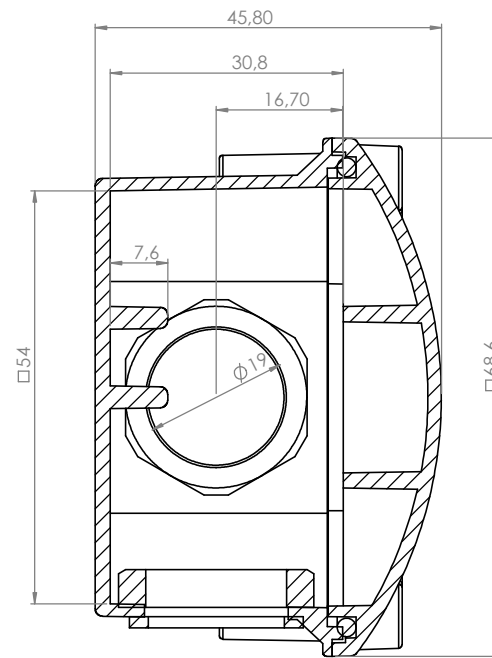

Name:IP68 black Technoparts 3 Way Waterproof cable connectors junction box
IP 68 top Waterproof cable connectors for cables with diameters 5.5-10.2mm

Features: Waterproof / moisture proof / sunscreen / anti-corrosion repair Easy / No cable cutting / Increased flexibility Suitable for LED billboards, LED tunnel lights, LED Road landscape lighting, LED outdoor display, LED garden lights, and so on Further applications in coastal, river, sea or underwater engineering, underground engineering, mining engineering, solar-wind power, solar water heaters, various machinery and equipment.

Technical specifications:

Material: ABS plastic

Color: Black

Mating connector: 3 x PG11 For wires with a diameter of 5.5-10.2mm

Clamping range: 4 Square

Supply voltage: 17.5A / 230V

Waterproof: IP68

Dimensions: 115 x 95 x 50mm

Package waterproof junction box with 3 cable glands, 3x2 pole PA screw terminal connectro, 4 x SS screws

SECTION B-B
SCALE 2 : 1

SECTION A-A
SCALE 2 : 1