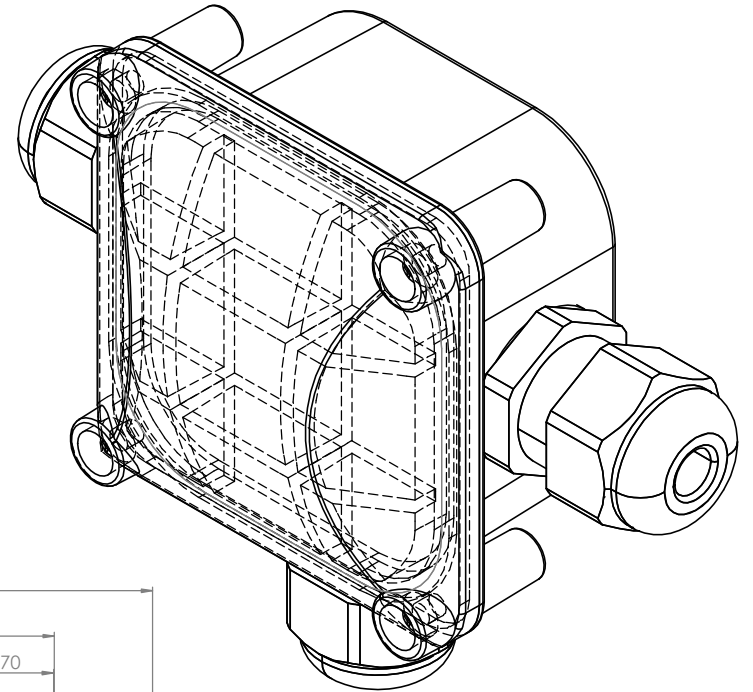

Name:IP68 black Technoparts 3 Way Waterproof cable connectors junction box
IP 68 top Waterproof cable connectors for cables with diameters 5.5-10.2mm

Features: Waterproof / moisture proof / sunscreen / anti-corrosion repair Easy / No cable cutting / Increased flexibility Suitable for LED billboards, LED tunnel lights, LED Road landscape lighting, LED outdoor display, LED garden lights, and so on Further applications in coastal, river, sea or underwater engineering, underground engineering, mining engineering, solar-wind power, solar water heaters, various machinery and equipment.

Technical specifications:

Material: ABS plastic

Color: Black

Mating connector: 3 x PG11 For wires with a diameter of 5.5-10.2mm

Clamping range: 4 Square

Supply voltage: 17.5A / 230V

Waterproof: IP68

Dimensions: 115 x 95 x 50mm

Package waterproof junction box with 3 cable glands, 3x2 pole PA screw terminal connectro, 4 x SS screws

SECTION B-B
SCALE 2 : 1

SECTION A-A
SCALE 2 : 1