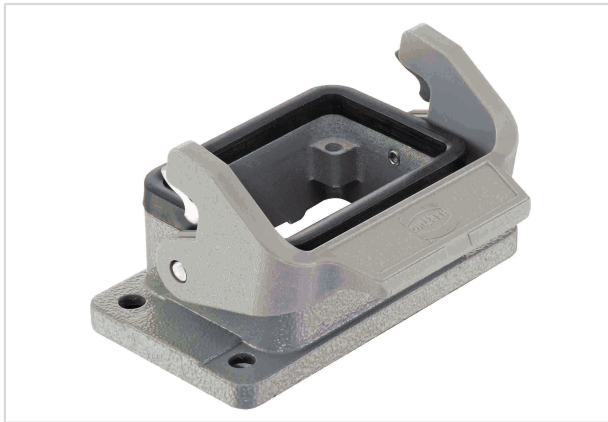

Han 6B-Base Panel 1 Lever IP67

Image is for illustration purposes only. Please refer to product description.

Part number	09 30 006 1301
Specification	Han 6B-Base Panel 1 Lever IP67
HARTING eCatalogue	https://b2b.harting.com/09300061301

Identification

Category	Hoods/Housings
Series of hoods/housings	Han [®] B
Type of hood/housing	Bulkhead mounted housing
Type	Low construction

Version

Locking type	Single locking lever
Han-Easy Lock [®]	Yes
Size	6 B
Field of application	Standard hoods/housings for industrial connectors

Technical characteristics

Limiting temperature	-40 ... +125 °C
Degree of protection acc. to IEC 60529	IP65 IP67
Type rating acc. to UL 50 / UL 50E	4 4X 12

Material properties

Material (hood/housing)	Aluminium die-cast
Surface (hood/housing)	Powder-coated
Colour (hood/housing)	RAL 7037 (dust grey)
Material (seal)	NBR

Pushing Performance

Material properties

Material (locking)	Polycarbonate (PC) Stainless steel
Colour (locking)	RAL 7037 (dust grey)
Material flammability class acc. to UL 94 (locking levers)	V-0
RoHS	compliant
ELV status	compliant
China RoHS	e
REACH Annex XVII substances	No
REACH ANNEX XIV substances	No
REACH SVHC substances	No