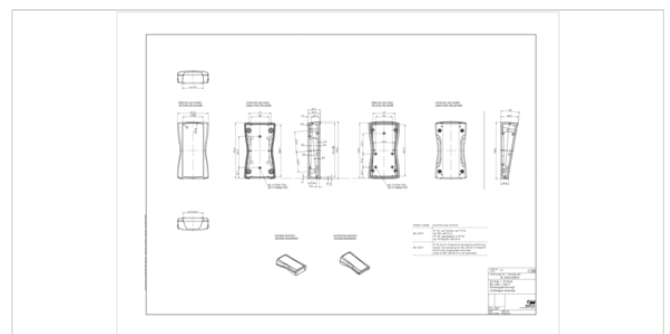

Product drawing

Technical documentation / Downloads

Technical drawings

3D product data in STEP format: 82402135 BS-402-F-7035.stp (4.9 MB)
Drawing for mechanical processing: 82402135 BS-402-F-7035-G.dxf (1.7 MB)

Milling contours are shown here as a DXF file. (Sub D, USB, HDMI, cable glands, ...)

Product drawing in PDF format: 82402135 BS-402-F-7035.pdf (131.5 KB)

Product drawing in DXF format: 82402135 BS-402-F-7035.dxf (1.9 MB)

Drawing for max. PCB dimensions in PDF format: 82402135 BS-402-F-7035-pcb.pdf (83.3 KB)

Drawing for max. PCB dimensions in DXF format: 82402135 BS-402-F-7035-pcb.dxf (1.3 MB)

Works Test Certificates

857 WPZ-BOS-Streamline DE.pdf (302.5 KB)

857 WPZ-BOS-Streamline EN.pdf (297.3 KB)

26.10.2022