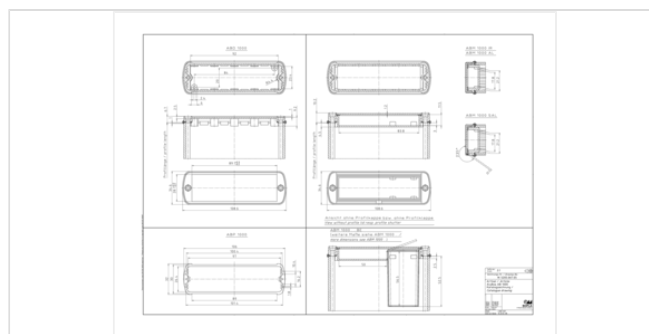

Note

C = profile length, special lengths on request.

Dimensions

Dimensions

106 x 32 x 100 mm

Product drawing

Technical documentation / Downloads

Technical drawings

3D product data in STEP format: 84100100 ABP-1000-0100.stp (248.1 KB)

Drawing for mechanical processing: 84100100 ABP-1000-0100-G.dxf (560.3 KB)

Milling contours are shown here as a DXF file. (Sub D, USB, HDMI, cable glands, ...)