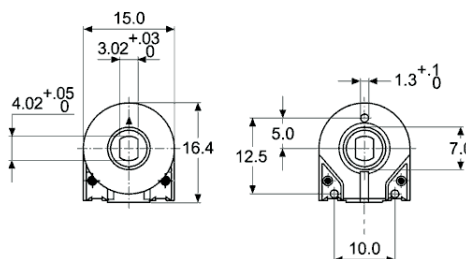

# KNOB WITH C° SCALE

FOR 300, 600 AND 900

Optional Knob with C° scale

Knob with grey, red or no print

Knob for encoder

Knob with black dot

Optional Knob with "D" shape hole for 6 mm encoder

Knob for encoder, Optional	p/n 7969003212
Knob with C° scale	p/n 0669002603
Knob without print	p/n 0669001603
Knob with grey print	p/n 0669080603
Knob with red print	p/n 0669020603
Knob with black dot	p/n 0669081603
Optional Ø 22mm knob without spindle, with "D" shape hole for 6 mm encoder	p/n 7445501607

Trimmer  
Series PCH 215/30

● All measurements are in mm

Optional knob with C° scale for 300, 600 and 900 to use for all our thermostat boxes