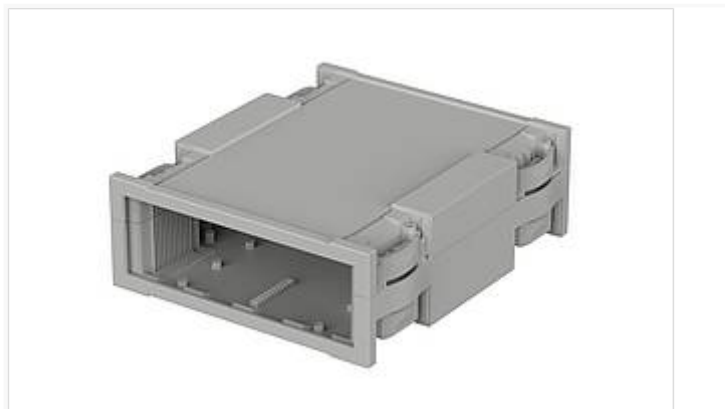

Botego

BO 320..

BO 32009

Order no.: 68320090

* = Available on request.

Characteristics

Colour of enclosure group
Light grey, similar to RAL 7035

Protection class
IP 40

Enclosure Material
ABS; for details see Technical Information

Scope of delivery
2 half-shells

Note

Caps are not included in the scope of delivery.

Dimensions

Dimensions
174 x 196.9 x 65.2 mm

U
3

HP
9