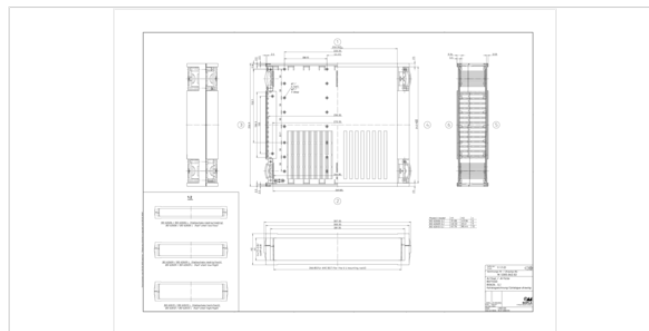

## Dimensions

Dimensions

307.35 x 256.9 x 80.44 mm

U

6

HP

12

Product drawing