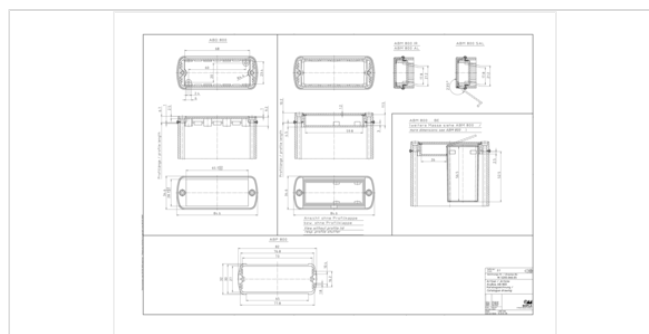

Note

C = profile length, special lengths on request.

Dimensions

Dimensions

82 x 32 x 1000 mm

Product drawing

Technical documentation / Downloads

Technical drawings