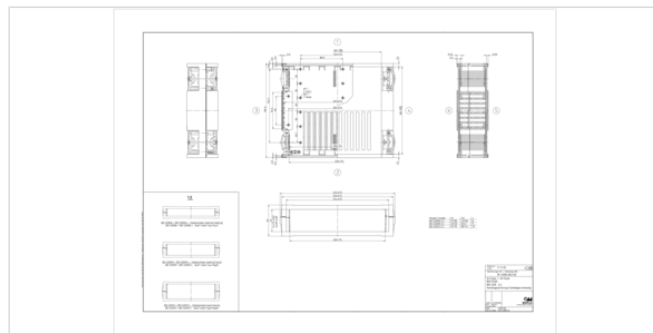

## Dimensions

Dimensions

240.68 x 196.9 x 65.2 mm

U

4.5

HP

9

## Product drawing