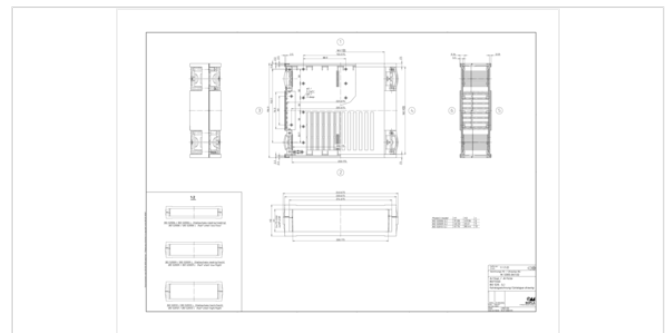

Enclosure Material
ABS; for details see Technical Information

Scope of delivery
2 half-shells

Note

Caps are not included in the scope of delivery.

Dimensions

Dimensions
240.68 x 196.9 x 80.44 mm

U
4.5

HP
12

Product drawing

Technical documentation / Downloads

Technical drawings

3D product data in STEP format: 68520121 BO-52012-L.stp (5.8 MB)
Drawing for mechanical processing: 68520121 BO-52012-L-G.dxf (1.5 MB)