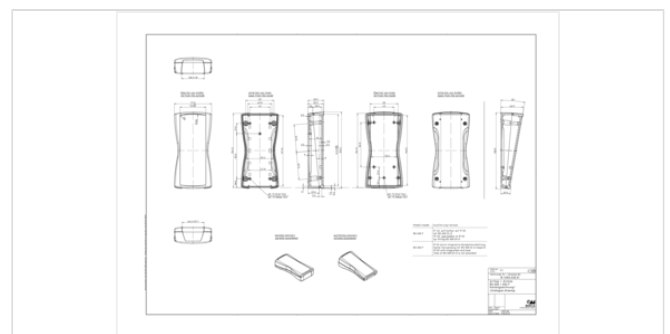

## Dimensions

Dimensions

159.4 x 77.9 x 33.5 mm

Product drawing