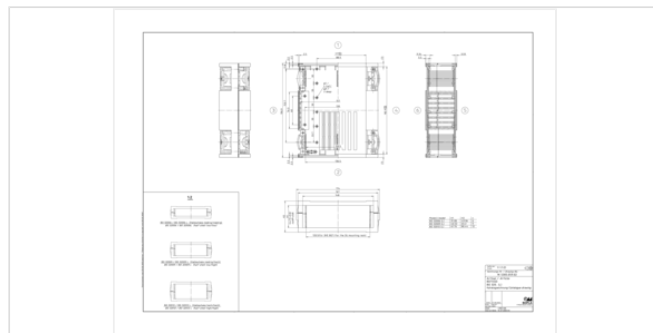

Product drawing

Technical documentation / Downloads

Technical drawings

3D product data in STEP format: 68320061 BO-32006-L.stp (5.2 MB)
Drawing for mechanical processing: 68320061 BO-32006-L-G.dxf (2.8 MB)

Milling contours are shown here as a DXF file. (Sub D, USB, HDMI, cable glands, ...)

Product drawing in PDF format: 68320061 BO-32006-L.pdf (92.9 KB)

Product drawing in DXF format: 68320061 BO-32006-L.dxf (1.1 MB)

24.10.2022