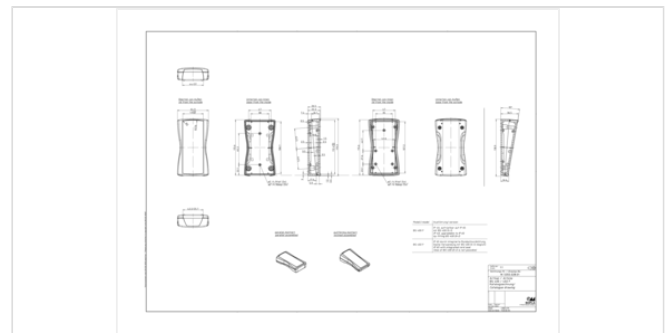

## Dimensions

Dimensions  
119.3 x 64.9 x 26.5 mm

## Product drawing