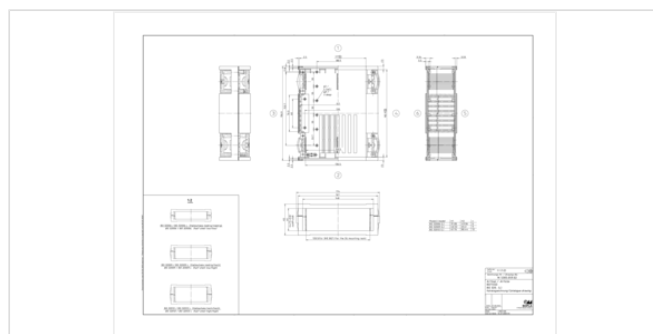

Dimensions

Dimensions

174 x 196.9 x 49.96 mm

U

3

HP

6

Product drawing