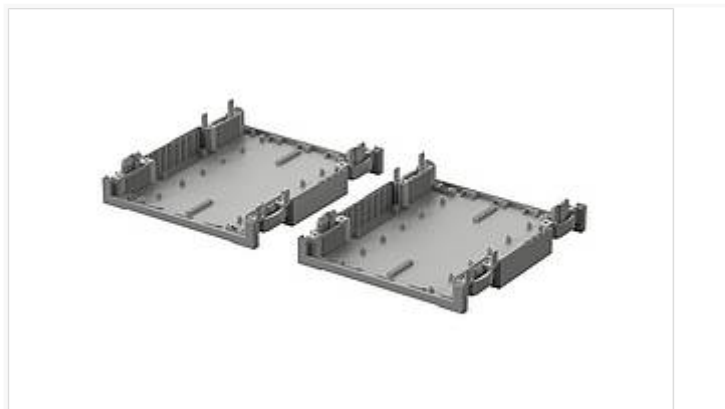

Botego

BO 320..

BO 32006

Order no.: 68320060

* = Available on request.

Characteristics

Colour of enclosure group

Light grey, similar to RAL 7035