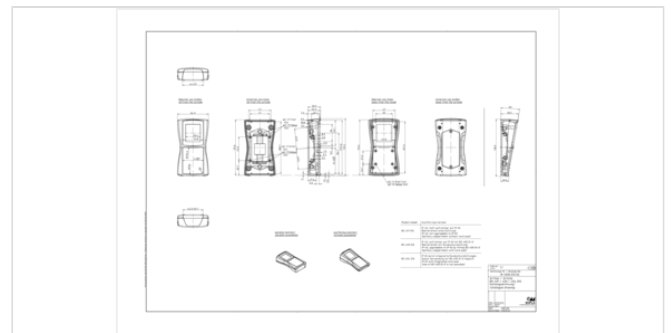

Dimensions

Dimensions
119.3 x 64.9 x 26.5 mm

Product drawing

Technical documentation / Downloads

Technical drawings

3D product data in STEP format: 82401235 BS-401-DIS-7035.stp (6.7 MB)
Drawing for mechanical processing: 82401235 BS--401-DIS-7035-G.dxf (2.0 MB)
Milling contours are shown here as a DXF file. (Sub D, USB, HDMI, cable glands, ...)
Product drawing in PDF format: 82401235 BS-401-DIS-7035.pdf (161.4 KB)
Product drawing in DXF format: 82401235 BS-401-DIS-7035.dxf (2.4 MB)
Drawing for max. PCB dimensions in PDF format: 82401235 BS-401-DIS-7035-pcb.pdf (83.3 KB)
Drawing for max. PCB dimensions in DXF format: 82401235 BS-401-DIS-7035-pcb.dxf (1.3 MB)