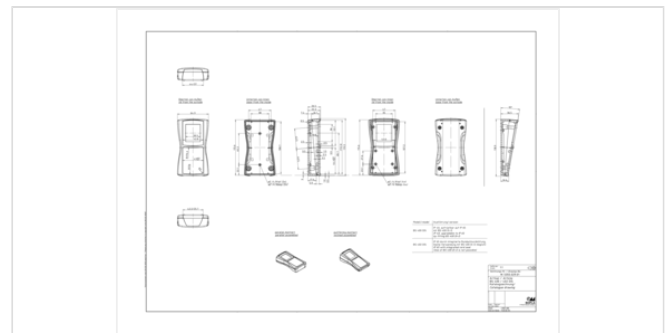

Dimensions

Dimensions
119.3 x 64.9 x 26.5 mm

Product drawing

Technical documentation / Downloads

Technical drawings

3D product data in STEP format: 82400235 BS-400-DIS-7035.stp (5.0 MB)

Drawing for mechanical processing: 82400235 BS-400-DIS-7035-G.dxf (1.8 MB)