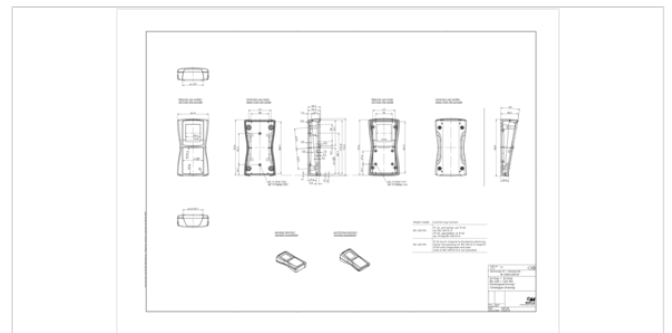

## Dimensions

Dimensions  
119.3 x 64.9 x 26.5 mm

## Product drawing