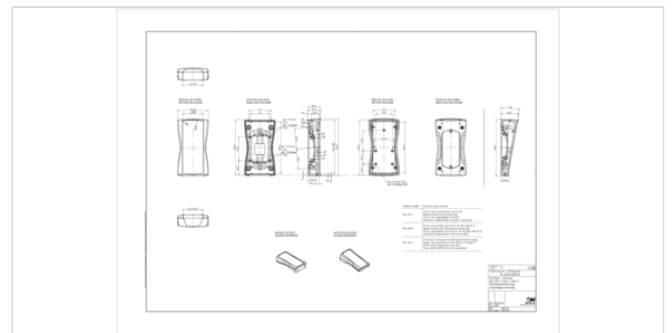

Note

Upgradable to IP 65 by fitting decor seal DI-D.

Dimensions

Dimensions
119.3 x 64.9 x 26.5 mm

Product drawing

Technical documentation / Downloads

Technical drawings

3D product data in STEP format: 82403135 BS-403-F-7035.stp (7.2 MB)
Drawing for mechanical processing: 82403135 BS-403-F-7035-G.dxf (1.8 MB)