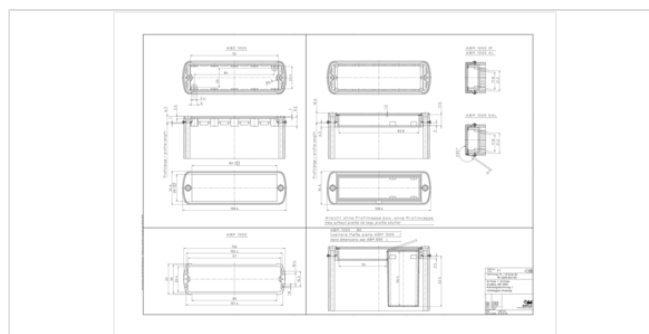

Note

C = profile length, special lengths on request.

Dimensions

Dimensions

106 x 32 x 200 mm

Product drawing

Technical documentation / Downloads

Technical drawings

3D product data in STEP format: 84100200 ABP-1000-0200.stp (248.7 KB)

Drawing for mechanical processing: 84100200 ABP-1000-0200-G.dxf (560.3 KB)

Milling contours are shown here as a DXF file. (Sub D, USB, HDMI, cable glands, ...)