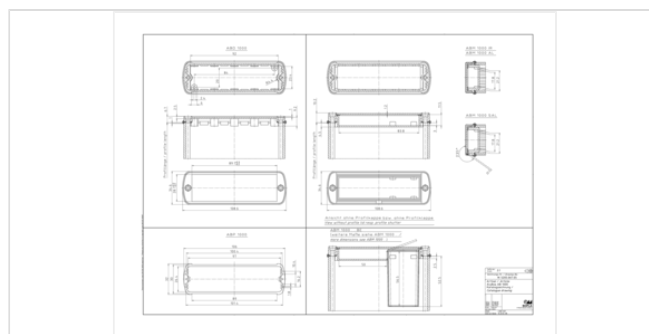

Note

C = profile length, special lengths on request.

Dimensions

Dimensions

106 x 32 x 150 mm

Product drawing

Technical documentation / Downloads

Technical drawings

3D product data in STEP format: 84100150 ABP-1000-0150.stp (248.4 KB)

Drawing for mechanical processing: 84100150 ABP-1000-0150-G.dxf (560.3 KB)

Milling contours are shown here as a DXF file. (Sub D, USB, HDMI, cable glands, ...)