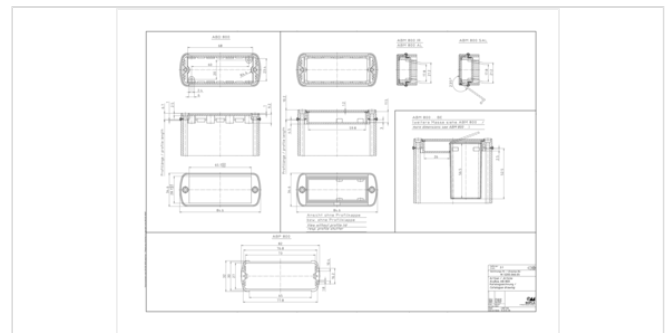

Enclosure Material
Extruded profiles: Al Mg Si 0.5 powder-coated; diecast lid: GB Al Si 12, powder-coated; seal: TPE; for details see Technical Information

Scope of delivery
Enclosure profile

Note

C = profile length, special lengths on request.

Dimensions

Dimensions
82 x 32 x 200 mm

Product drawing

Technical documentation / Downloads

Technical drawings

3D product data in STEP format: 84080200 ABP-800-0200.stp (247.6 KB)
Drawing for mechanical processing: 84080200 ABP-800-0200-G.dxf (559.7 KB)