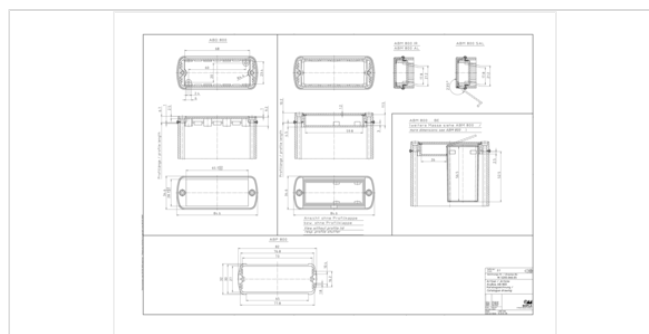

Note

C = profile length, special lengths on request.

Dimensions

Dimensions

82 x 32 x 150 mm

Product drawing

Technical documentation / Downloads

Technical drawings

3D product data in STEP format: 84080150 ABP-800-0150.stp (247.3 KB)

Drawing for mechanical processing: 84080150 ABP-800-0150-G.dxf (559.7 KB)

Milling contours are shown here as a DXF file. (Sub D, USB, HDMI, cable glands, ...)