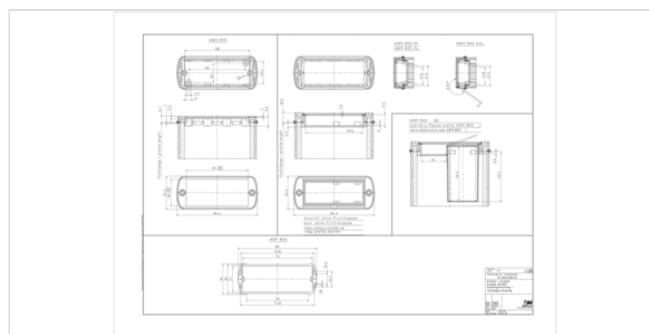

Note

C = profile length, special lengths on request.

Dimensions

Dimensions

82 x 32 x 100 mm

Product drawing

Technical documentation / Downloads

Technical drawings

3D product data in STEP format: 84080100 ABP-800-0100.stp (247.0 KB)

Drawing for mechanical processing: 84080100 ABP-800-0100-G.dxf (559.7 KB)

Milling contours are shown here as a DXF file. (Sub D, USB, HDMI, cable glands, ...)