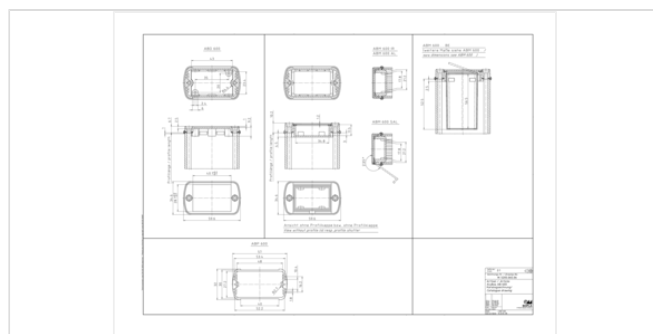

Note

C = profile length, special lengths on request.

Dimensions

Dimensions

57 x 32 x 200 mm

Product drawing

Technical documentation / Downloads

Technical drawings