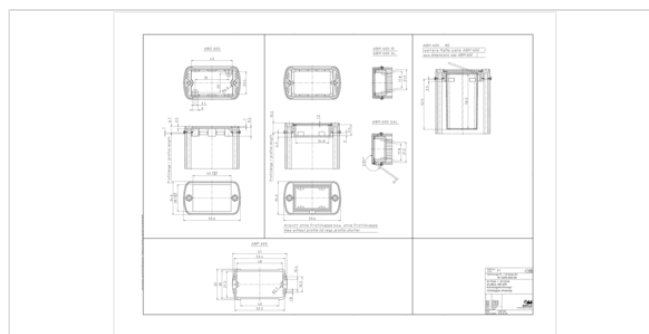

Note

C = profile length, special lengths on request.

Dimensions

Dimensions

57 x 32 x 100 mm

Product drawing

Technical documentation / Downloads

Technical drawings