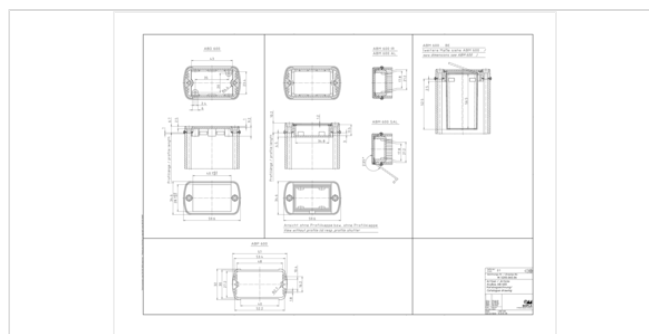

Note

C = profile length, special lengths on request.

Dimensions

Dimensions

57 x 32 x 150 mm

Product drawing

Technical documentation / Downloads

Technical drawings