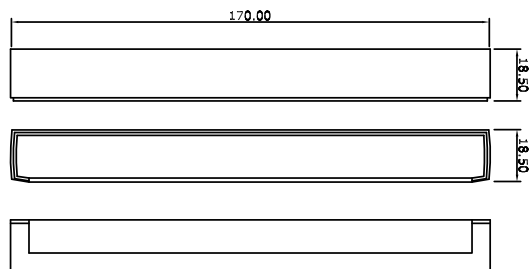

BATTERY COVER