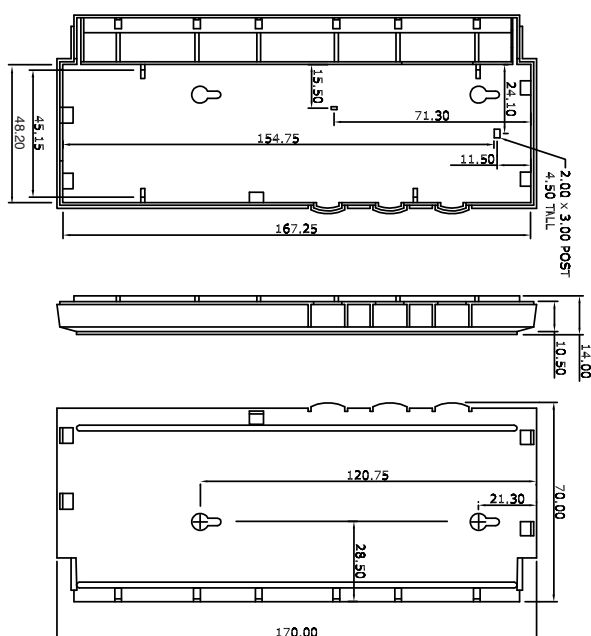

ENCLOSURE GOLD

**SERIES
GOLD**

GOLD ENCLOSURE

Enclosure for wall mounting, desk top or hand held, suitable for climate-control, access-control etc. Easy click together assembling. PCB and packing are available. Standard colour is white but other colours can be supplied on request. Battery kit available.

TYPE GOLD	ORDER CODE:
Complete: Top+base +battery-cover	p/n 4969020001
Push button switch	p/n 4955127313
Battery kit	p/n 4969020002

TECHNICAL DATA:

Top + Base part:: Cycoloy C 2800
Battery cover: Cycoloy C 2800
Colour: White RAL 9010
Self-extinguishing: acc. to UL94-VO

BATTERY COVER

BASE

TOP