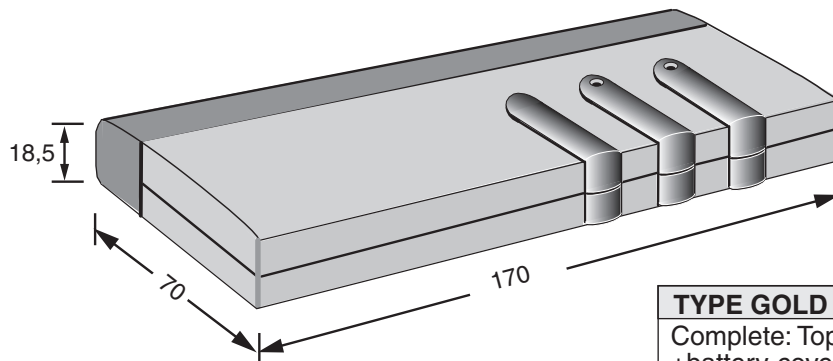

## GOLD ENCLOSURE

Enclosure for wall mounting, desk top or hand held, suitable for climate-control, access-control etc. Easy click together assembling. PCB and packing are available. Standard colour is white but other colours can be supplied on request. Battery kit available.