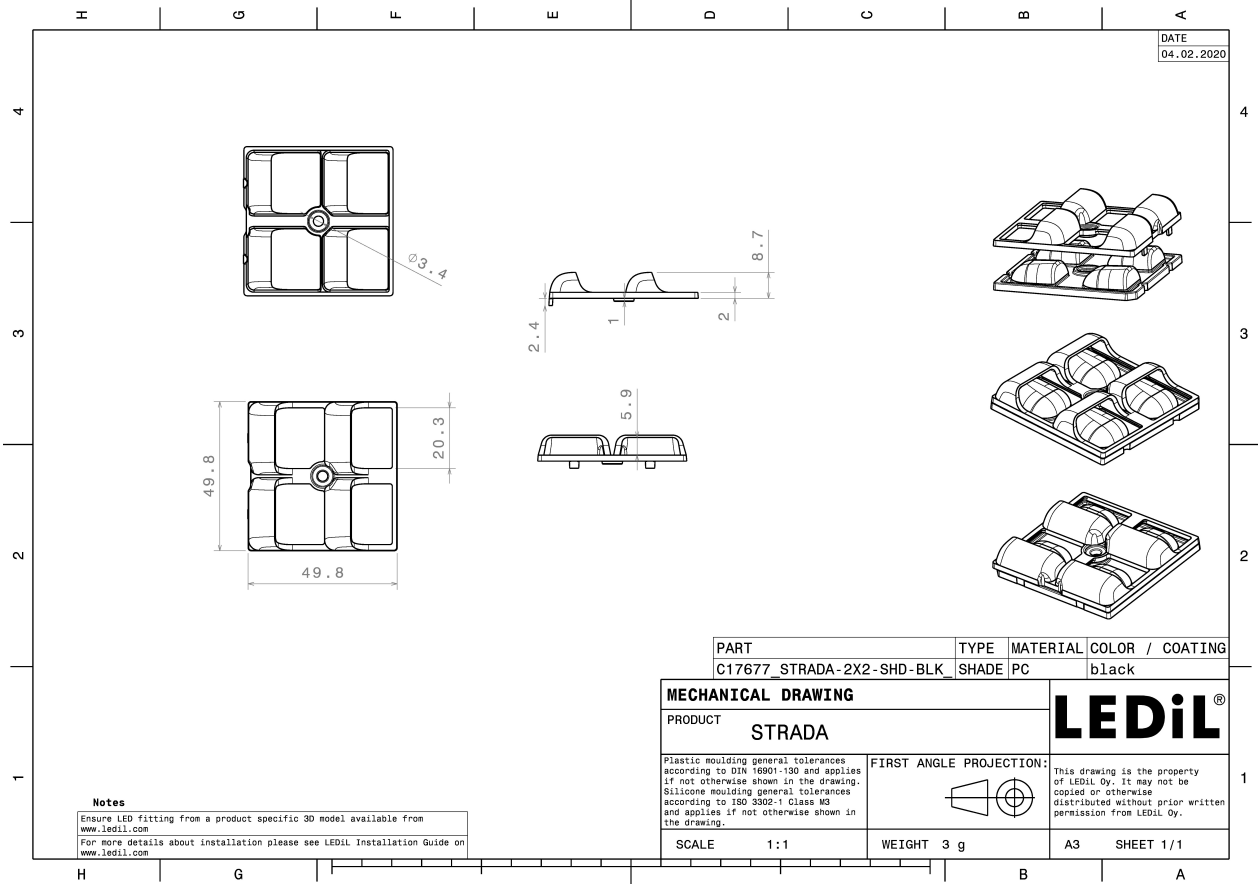

STRADA-2X2-SHD-BLK

Black shade for additional backlight control.

SPECIFICATION:

Dimensions	49.9 x 49.9 mm
Height	11.1 mm
Fastening	screw
ROHS compliant	yes ⓘ

MATERIALS:

Component	Type	Material	Colour	Finish
STRADA-2X2-SHD-BLK	Shade	PC	black	

ORDERING INFORMATION:

Component	Qty in box	MOQ	MPQ	Box weight (kg)
C17677_STRADA-2X2-SHD-BLK » Box size: 310 x 215 x 175 mm	480	160	20	1.9

See also our general installation guide: www.ledil.com/installation_guide

GENERAL INFORMATION:

NOTE: The typical beam angle will be changed by different color, chip size and chip position tolerance. The typical total beam angle is the full angle measured where the luminous intensity is half of the peak value.