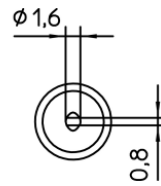

CT5 A8

Product no.: 4CT5A8-1

Benefits

**Technical Data**

Tip shape	---
Tip type	HM
Width in mm	1.6
Width in inches	0.063
Thickness in mm	---
Thickness in inches	---
Length mm	---
Length inches	---
Power	---
Packaging unit	1