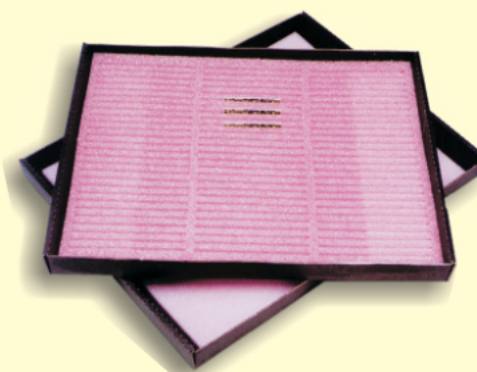

SIMM SHIPPERS

Designed to ship SIMM or DIMM modules, the containers are normally assembled with internal antistatic foams. A hard type on the bottom, a middle foam with the cells, and a soft cushioning foam on the top.

7806.030	HYBRID H28 ext 320 x 240 x 28mm - int.294x235x25mm
7806.032	HYBRID H40 ext.320 x 240 x 40mm - int.294x235x37mm
7806.322	Antistatic HARD FOAM 235 x 294 x 6 mm
7806.324	Antistatic HARD FOAM with dividers 81 cells 90x3mm 235x294x6mm
7806.326	Antistatic HARD FOAM with dividers 108 cells 60x3mm - 235x294x6mm
7806.328	Antistatic HARD FOAM with dividers 54 cells 60x3mm - 235X154X20mm
7806.320	Antistatic cushioning FOAM 235 x294 x 6mm