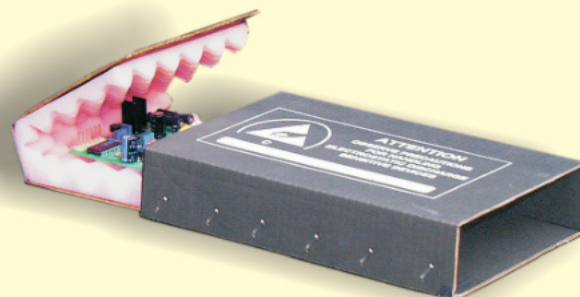

## ESD CORRUGATED BOARD

REUSABLE, STURDY CARTONS MADE FROM CONDUCTIVE CORRUGATED BOARD

$R_{\text{sup}} \leq 1 \times 10^5 \Omega$

CUSTOM CUT

## SLIDING SLEEVE BOXES

Antistatic cushioning FOAM

code	mod.	Esternal dim. mm	Internal Dim. mm
7806.051	EUR 1	215 x 120 x 55	190 x 100 x 30
7806.056	EUR 2	285 x 180 x 55	260 x 165 x 30
7806.061	LAB 1	325 x 285 x 70	285 x 270 x 35
7806.066	SAB 1	225 x 160 x 100	195 x 130 x 75
7806.078	SAB 3	300 x 200 x 90	260 x 185 x 50
7806.076	SAB 2	350 x 280 x 90	310 x 265 x 50
7806.081	LAB 2	390 x 320 x 70	350 x 305 x 35

## SIMM SHIPPERS

Designed to ship SIMM or DIMM modules, the containers are normally assembled with internal antistatic foams. A hard type on the bottom, a middle foam with the cells, and a soft cushioning foam on the top.