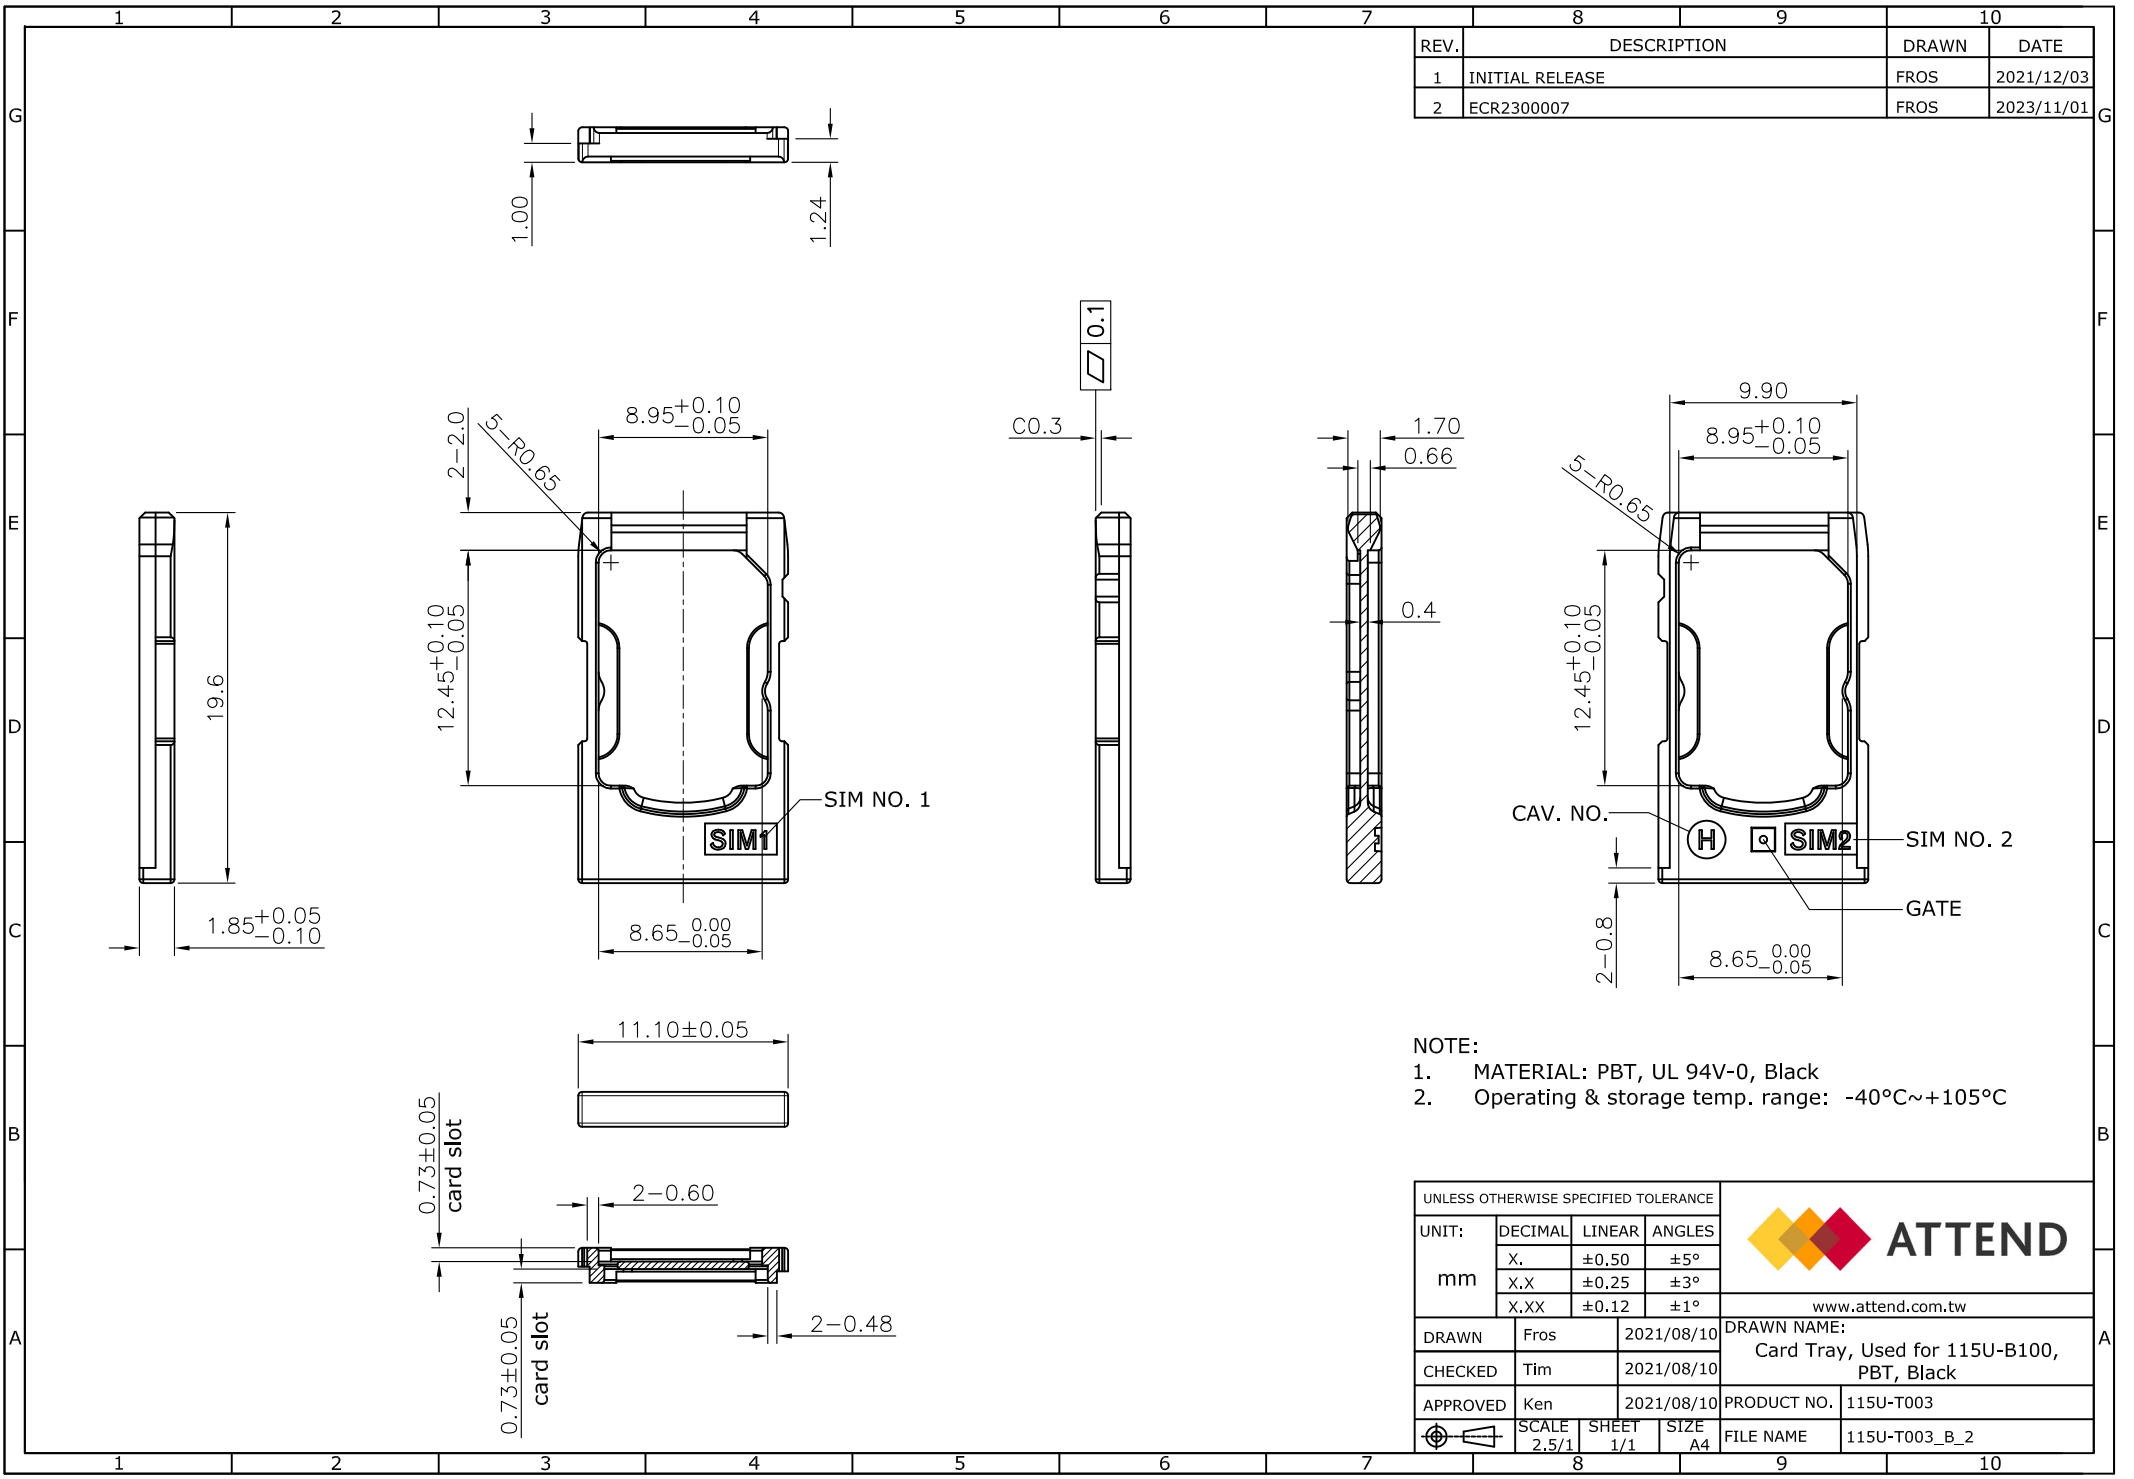

REV.	DESCRIPTION	DRAWN	DATE
1	INITIAL RELEASE	FROS	2021/12/03
2	ECR2300007	FROS	2023/11/01

- NOTE:
- MATERIAL: PBT, UL 94V-0, Black
 - Operating & storage temp. range: -40°C~+105°C

UNLESS OTHERWISE SPECIFIED TOLERANCE					
UNIT:	DECIMAL	LINEAR	ANGLES		
mm	X.	±0.50	±5°	www.attend.com.tw	
	X.X	±0.25	±3°		
	X.XX	±0.12	±1°		
DRAWN	Fros	2021/08/10	DRAWN NAME:		
CHECKED	Tim	2021/08/10	Card Tray, Used for 115U-B100, PBT, Black		
APPROVED	Ken	2021/08/10	PRODUCT NO.	115U-T003	
SCALE	SHEET	SIZE	FILE NAME	115U-T003_B_2	
2.5/1	1/1	A4			