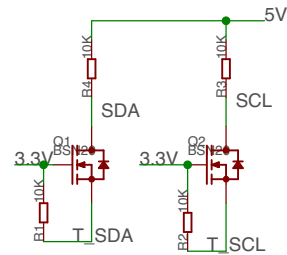

稳压电路

逻辑电平转换电路

SeeedStudio

TITLE: Digital light sensor v1.0

Design:

Check:

Date:

Vision:

Sheet: 1/1