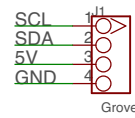

稳压电路

逻辑电平转换电路

SeeedStudio

TITLE: Digital light sensor v1.0

Design:

Check:

Date:

Vision: