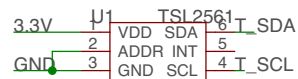

稳压电路

逻辑电平转换电路

SeeedStudio

TITLE: Digital light sensor v1.0

Design:

Check:

Date:

Vision: