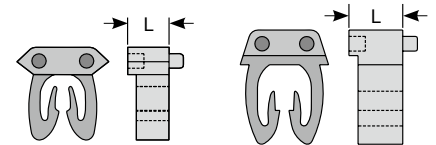

0236 KSS SM TYPE COLOR CODED CABLE MARKER

- Material: UL94V-2 flame rated, UL approved Nylon 66.
- Feature :
 1. More effective in marker assembly. It can be applied after completing of terminal assembly to the wire.
 2. Not easy to transfigure and beautiful ,clear printing and longer lasting (not fade easily).
 3. Strip off from the cutting point easily when used. Continuously SM type cable markers is string type and each one is connected.

SM Packing

PB-SM Packing

SM-0

SM-1,2,3

Item No.	Packing	Item No.	Packing	Suitable Wire		Suitable Range I.D.	L	Std. Markings
				mm ²	AWG			
SM-0	1000pcs (25pcsX40strips)	P-SM0	250pcs (25pcsX10strips)	0.12~0.5	26~20	1.2~2.0	2.3	0 ~ 9
SM-1	1200pcs (30pcsX40strips)	P-SM1	300pcs (30pcsX10strips)	0.5~1.5	20~18	2.2~2.8	2.9	
SM-2	1200pcs (30pcsX40strips)	P-SM2	300pcs (30pcsX10strips)	1.5~2.5	16~14	3.0~3.6	2.8	
SM-3	800pcs (20pcsX40strips)	P-SM3	200pcs (20pcsX10strips)	4~6	12~10	4.2~5.1	2.9	

Item No.	Std. Markings	Packing	Item No.	Std. Markings	Packing
PB-SM0	Individual:	10 strips (25pcs)	PB-SM0		13 strips (25pcs)
PB-SM1	0, 1, 2, 3...9	10 strips (15pcs)	PB-SM1	Serial: A ~ M N ~ Z	13 strips (15pcs)
PB-SM2	A, B, C ... Z	10 strips (15pcs)	PB-SM2		13 strips (15pcs)
PB-SM3	/, +, -, ±, blank	10 strips (15pcs)	PB-SM3		13 strips (10pcs)
	Serial: 0 ~ 9	10 strips (10pcs)			