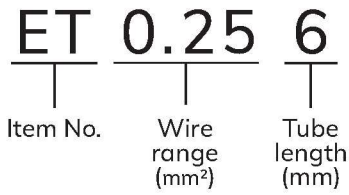

## Cord End Terminal

■ DIN德 : DIN 顏色、W德 : German 顏色、T法 : French 顏色

■ 訂購顏色代號:

Black = **BK** Red = **RD** Orange = **OE** Yellow = **YW** Green = **GN** Blue = **BE**  
 紫 = **VT** Grey = **GY** White = **WE** 褐 = **BN** Pink = **PK** Ivory = **IY**  
 膚色 = **BG** Light Blue = **LE** 橄欖綠 = **OG** 土耳其綠 = **TE**

Item No.	Cord		
	DIN	W	T
ET0.25-6		Light Blue ○	紫 ●
ET0.25-8		Light Blue ○	紫 ●
ET0.34-6		土耳其綠 ○	Pink ●
ET0.34-8		土耳其綠 ○	Pink ●
ET0.5-6	White ○	Orange ●	White ○
ET0.5-8	White ○	Orange ●	White ○
ET0.5-10	White ○	Orange ●	White ○
ET0.75-6	Grey ○	White ○	Blue ●
ET0.75-8	Grey ○	White ○	Blue ●
ET0.75-10	Grey ○	White ○	Blue ●
ET0.75-12	Grey ○	White ○	Blue ●
ET1.0-6	Red ●	Yellow ●	Red ●
ET1.0-8	Red ●	Yellow ●	Red ●
ET1.0-10	Red ●	Yellow ●	Red ●
ET1.0-12	Red ●	Yellow ●	Red ●
ET1.5-8	Black ●	Red ●	Black ●
ET1.5-10	Black ●	Red ●	Black ●
ET1.5-12	Black ●	Red ●	Black ●
ET1.5-18	Black ●	Red ●	Black ●
ET2.5-8	Blue ●	Blue ●	Grey ○
ET2.5-10	Blue ●	Blue ●	Grey ○
ET2.5-12	Blue ●	Blue ●	Grey ○

Item No.	Cord		
	DIN	W	T
ET2.5-18	Blue ●	Blue ●	Grey ○
ET4-10	Grey ○	Grey ○	Orange ●
ET4-12	Grey ○	Grey ○	Orange ●
ET4-18	Grey ○	Grey ○	Orange ●
ET6-12	Yellow ●	Black ●	Green ●
ET6-18	Yellow ●	Black ●	Green ●
ET10-12	Red ●	Ivory ○	褐 ●
ET10-18	Red ●	Ivory ○	褐 ●
ET16-12	Blue ●	Green ●	Ivory ○
ET16-18	Blue ●	Green ●	Ivory ○
ET25-16	Yellow ●	褐 ●	Black ●
ET25-18	Yellow ●	褐 ●	Black ●
ET25-22	Yellow ●	褐 ●	Black ●
ET35-16	Red ●	膚色 ●	Red ●
ET35-18	Red ●	膚色 ●	Red ●
ET35-25	Red ●	膚色 ●	Red ●
ET50-20	Blue ●	橄欖綠 ●	Blue ●
ET50-25	Blue ●	橄欖綠 ●	Blue ●
ET70-21	Yellow ●		
ET95-25	Red ●		
ET120-27	Blue ●		
ET150-32	Yellow ●		

## Twin Cord End Terminal

Item No.	Cord		
	DIN	W	T
EW0.5-8	White ○	Orange ●	White ○
EW0.75-8	Grey ○	White ○	Blue ●
EW0.75-10	Grey ○	White ○	Blue ●
EW1.0-8	Red ●	Yellow ●	Red ●
EW1.0-10	Red ●	Yellow ●	Red ●
EW1.5-8	Black ●	Red ●	Black ●
EW1.5-12	Black ●	Red ●	Black ●