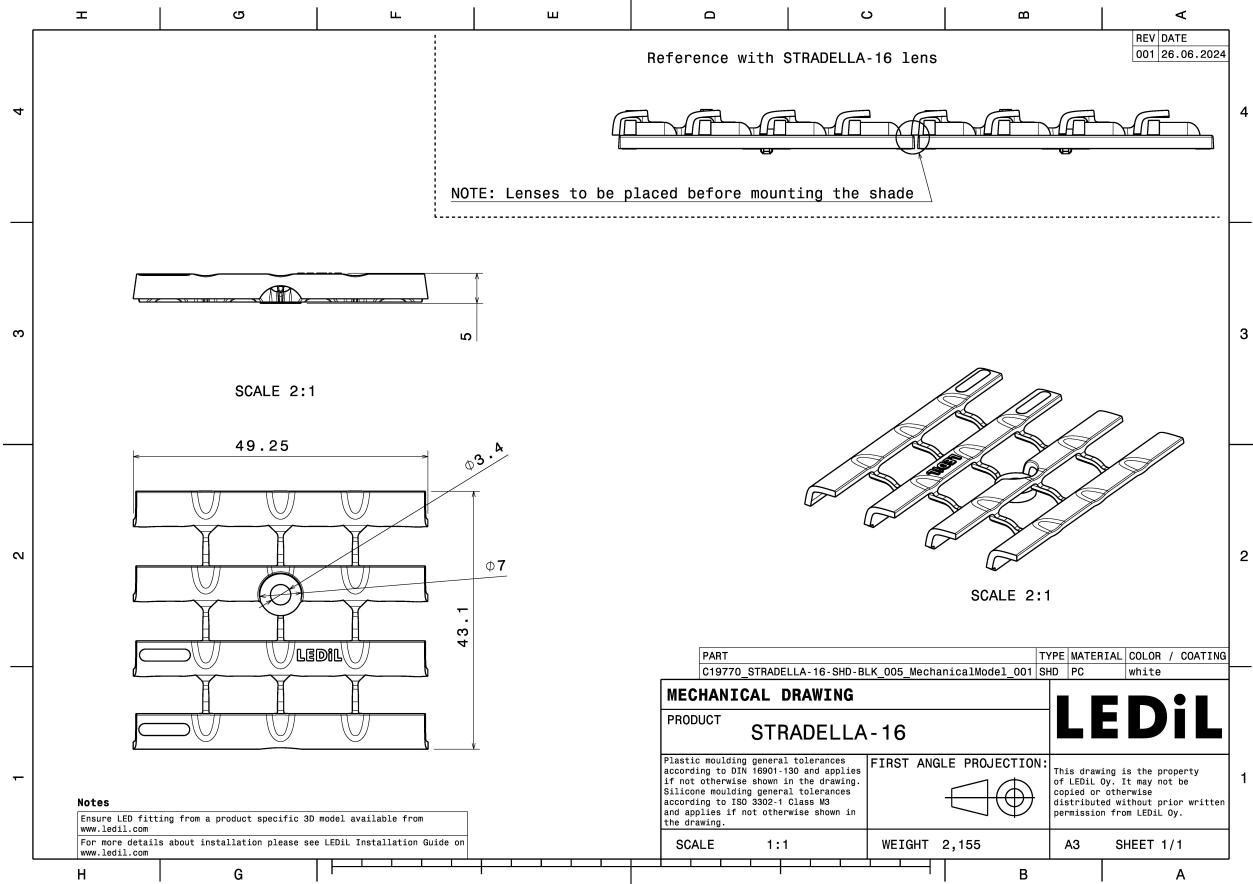

STRADELLA-16-SHD-WHT

White shade for additional backlight control.

SPECIFICATION:

Dimensions	49.3 x 43.1 mm
Height	4.7 mm
Fastening	screw
ROHS compliant	yes ⓘ

MATERIALS:

Component	Type	Material	Colour	Finish	Length (mm)
STRADELLA-16-SHD-WHT	Shade	PC	white		

ORDERING INFORMATION:

Component	Qty in box	MOQ	MPQ	Box weight (kg)
C19771_STRADELLA-16-SHD-WHT » Box size: 310 x 215 x 175 mm	960	160	20	2.4

See also our general installation guide: www.ledil.com/installation_guide

GENERAL INFORMATION:

NOTE: The typical beam angle will be changed by different color, chip size and chip position tolerance. The typical total beam angle is the full angle measured where the luminous intensity is half of the peak value.