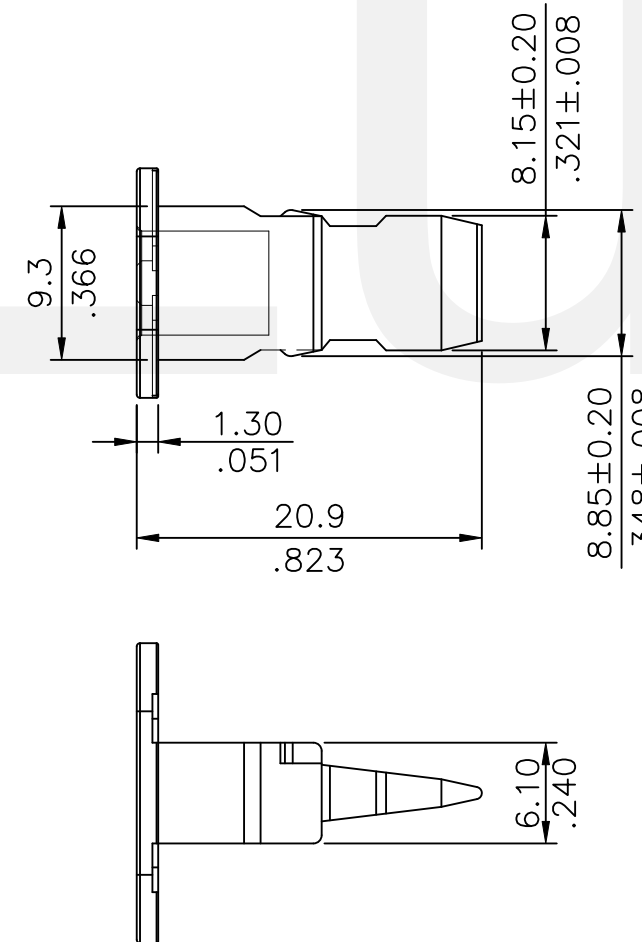

Note:

* Material:

Housing: Nylon 66 UL 94V-0, Color Gray

Wedgeloock: Nylon 66 UL 94V-0, Color Orange

* Waterproof level: IP67

* This part No. includes Housing and Wedgeloock

Ordering Code:

CPT1 04 P L 000
 ① ② ③ ④ ⑤

- ① Series No.
- ② Contact: 04
- ③ P= Plug
- ④ L= With Lock
- ⑤ Option: 000= Standard

HOUSING

WEDGELOCK

RoHS Compliant

4					DATE	UNIT: mm / inch	TITLE: WIRE TO WIRE CONNECTOR PLUG HOUSING	 瀚荃股份有限公司 CviLux Corporation	
3				DRAWN BY: Sun	10/22-24'	TOLERANCE UNLESS OTHERWISE SPECIFIED	MATERIAL:		
2				ENGINEER: Sun	10/22-24'	.X ± 0.30/.012 X* ± 5'			
1				CHECKED BY: Eisley	10/22-24'	.XX ± 0.20/.008 .X* ±	FINISH:		
SYM	NAME	DATE	REVISIONS	APPROVED BY: Eisley	10/22-24'	.XXX ± 0.10/.004 .XX* ±			
								DRAWING NO. CPT109S1	PART NO. CPT104PL000
								SCALE 1.5 / 1	SHEET 1 OF 1