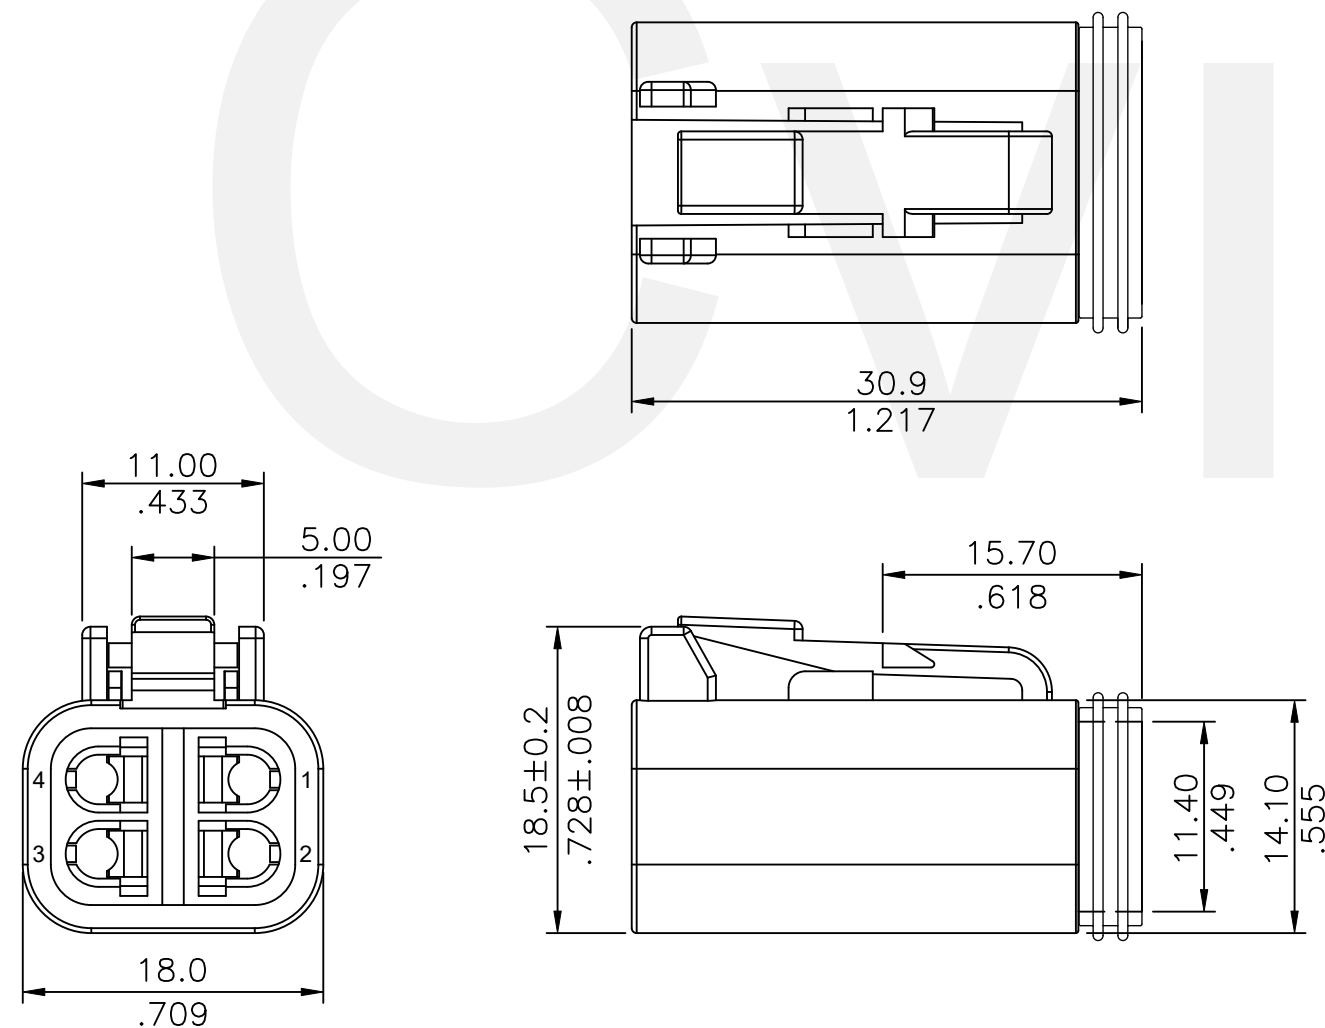

Note:

* Material:

Housing: Nylon 66 UL 94V-0, Color Gray

Wedgeloock: Nylon 66 UL 94V-0, Color Orange

* Waterproof level: IP67

* This part No. includes Housing and Wedgeloock

Ordering Code:

CPT1 04 P L 000
 ① ② ③ ④ ⑤

- ① Series No.
- ② Contact: 04
- ③ P= Plug
- ④ L= With Lock
- ⑤ Option: 000= Standard

HOUSING

WEDGELOCK

RoHS Compliant

4					DATE	UNIT: mm / inch	TITLE: WIRE TO WIRE CONNECTOR PLUG HOUSING	 瀚荃股份有限公司 CviLux Corporation	
3				DRAWN BY: Sun	10/22-24'	TOLERANCE UNLESS OTHERWISE SPECIFIED	MATERIAL:		
2				ENGINEER: Sun	10/22-24'	.X ± 0.30/.012 X* ± 5'			
1				CHECKED BY: Eisley	10/22-24'	.XX ± 0.20/.008 .X* ±	FINISH:		
SYM	NAME	DATE	REVISIONS	APPROVED BY: Eisley	10/22-24'	.XXX ± 0.10/.004 .XX* ±			
								DRAWING NO. CPT109S1	PART NO. CPT104PL000
								SCALE 1.5 / 1	SHEET 1 OF 1