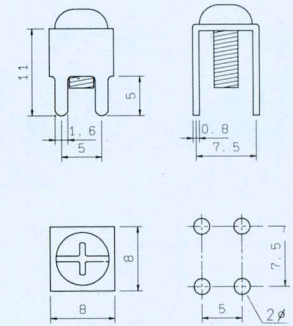

**K13**

RATING: 15A  
 SCREW: M4 x 9  
 TERMINAL: TIN PLATED  
 BRASS

**K14**

RATING: 15A  
 SCREW: M3.5 x 6  
 TERMINAL: TIN PLATED  
 BRASS

**K15**

RATING: 15A  
 SCREW: M3.5 x 6  
 TERMINAL: TIN PLATED  
 BRASS