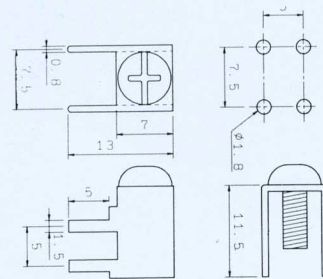

**K13**

RATING: 15A  
 SCREW: M4 x 9  
 TERMINAL: TIN PLATED  
 BRASS

**K14**

RATING: 15A  
 SCREW: M3.5 x 6  
 TERMINAL: TIN PLATED  
 BRASS

**K15**

RATING: 15A  
 SCREW: M3.5 x 6  
 TERMINAL: TIN PLATED  
 BRASS