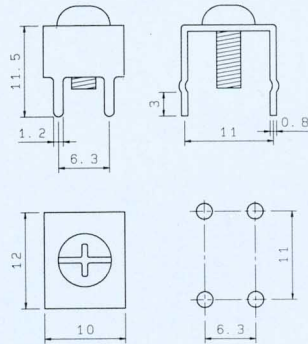

**K13**

RATING: 15A  
 SCREW: M4 x 9  
 TERMINAL: TIN PLATED  
 BRASS

**K14**

RATING: 15A  
 SCREW: M3.5 x 6  
 TERMINAL: TIN PLATED  
 BRASS

**K15**

RATING: 15A  
 SCREW: M3.5 x 6  
 TERMINAL: TIN PLATED  
 BRASS